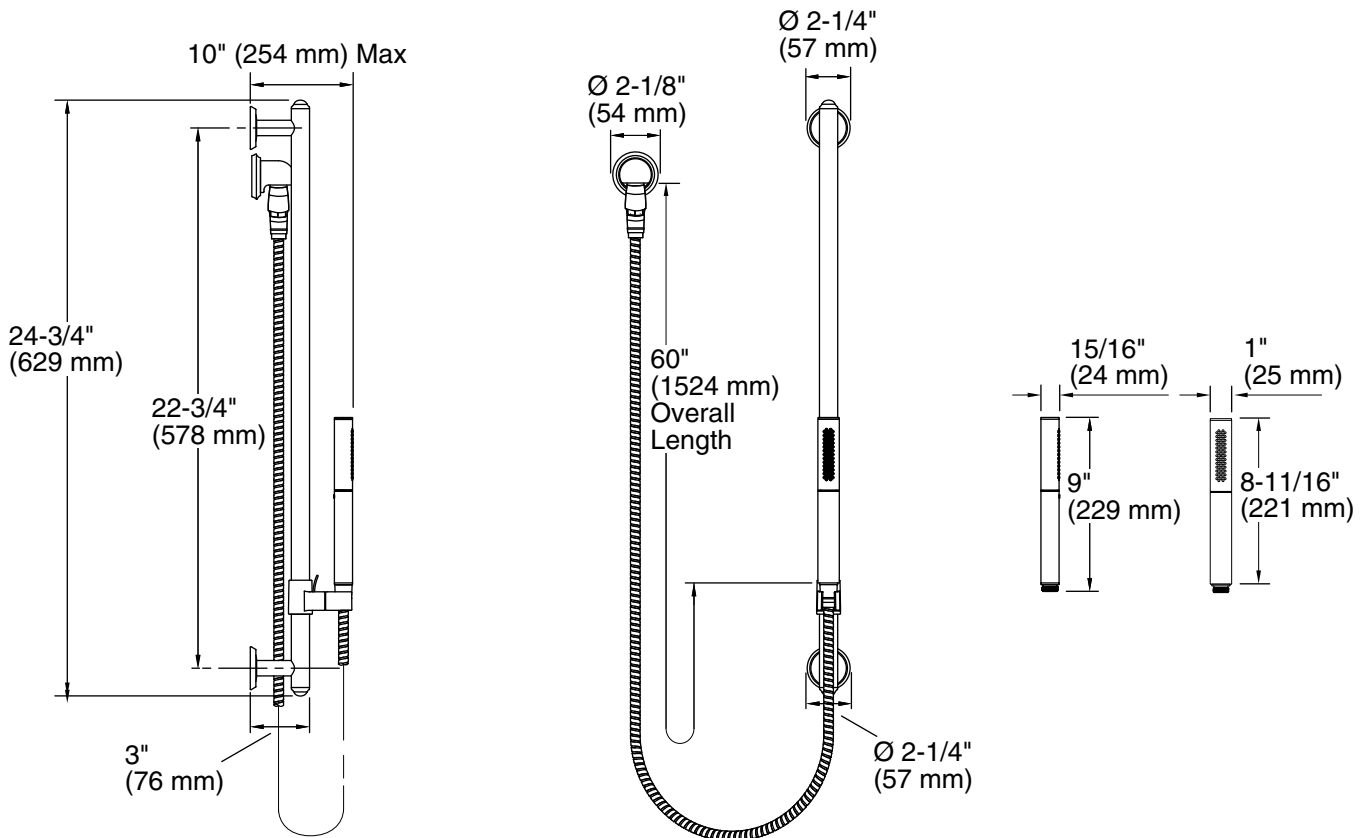

### Features

- Includes multifunction handshower, Slidebar with trim, 60" hose, supply elbow and vacuum breaker.
- Features the Shift™ ellipse multifunction handshower.
- MasterClean™ sprayface resists hard water buildup and is easy to clean.

### Included Components

Product consists of:

- K-9660 Vacuum Breaker
- K-9514 60" Shower Hose
- K-974 slidebar trim kit
- K-9069 24" shower slidebar
- K-10257 Multifunction Handshower

OBC

### Technical Information

All product dimensions are nominal.