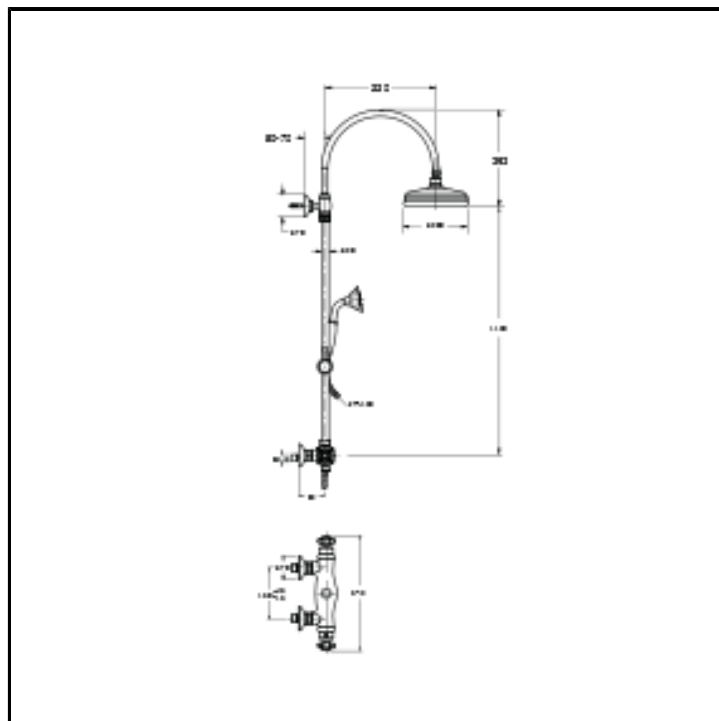

CRILD486

External thermostatic shower mixer with checkable anti-lime overhead shower, flexible hose and anti-lime hand shower with slide rail

FINITURE

 Chrome

CHARACTERISTICS

- Multifunction column

FEATURES FROM TECHNOLOGIES