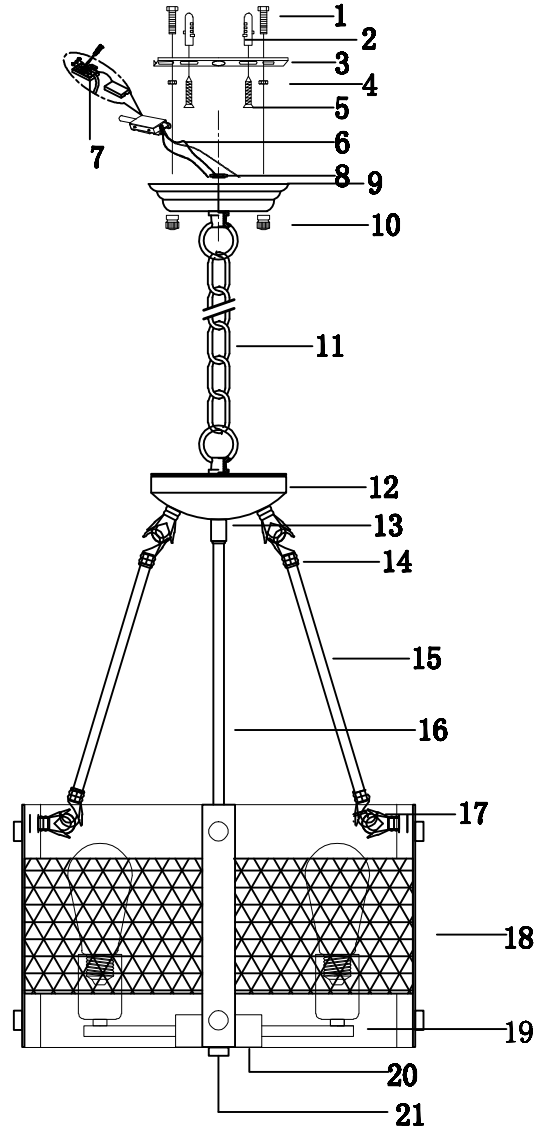

FREYA
TRADITION OF QUALITY

INSTRUCTION

MODEL: FR4561-PL-03-B
CHANDELIER

3 X E27 (60W)

FREYA-LIGHT.COM