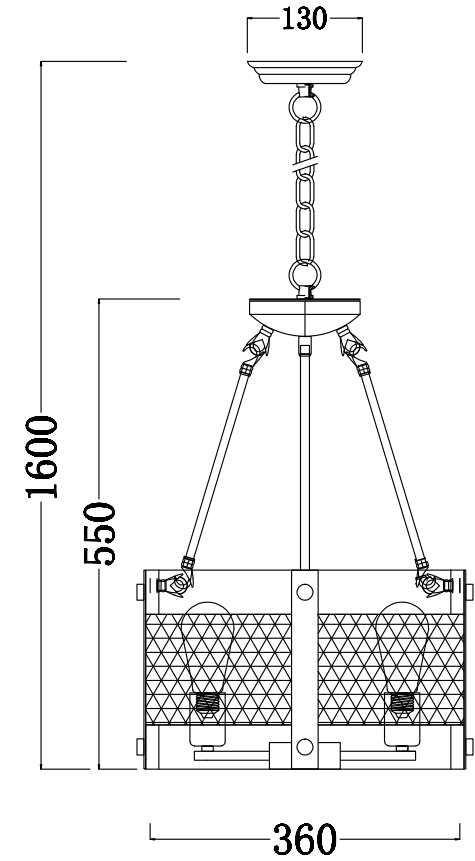

FREYA
TRADITION OF QUALITY

INSTRUCTION

MODEL: FR4561-PL-03-B
CHANDELIER

3 X E27 (60W)

FREYA-LIGHT.COM