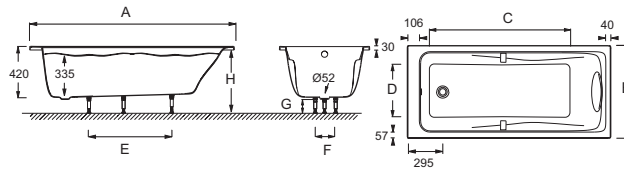

Mm	E6058	E6048	E6049	E6080	E6057	E6060
A	1800^{±3}	1800^{±3}	1700^{±3}	1702^{±3}	1800^{±3}	1498^{±3}
B	902^{±3}	803^{±3}	755^{±3}	705^{±3}	755^{±3}	700^{±3}
C	1290	1290	1180	1180	1080	980
D	650	550	455	400	450	400
E	900	900	750	750	750	650
F	300	300	200	200	200	140
G	118/158	120/160	120/160	120/160	115/155	118/163
H	525/565	535/575	530/570	530/570	525/565	533/578