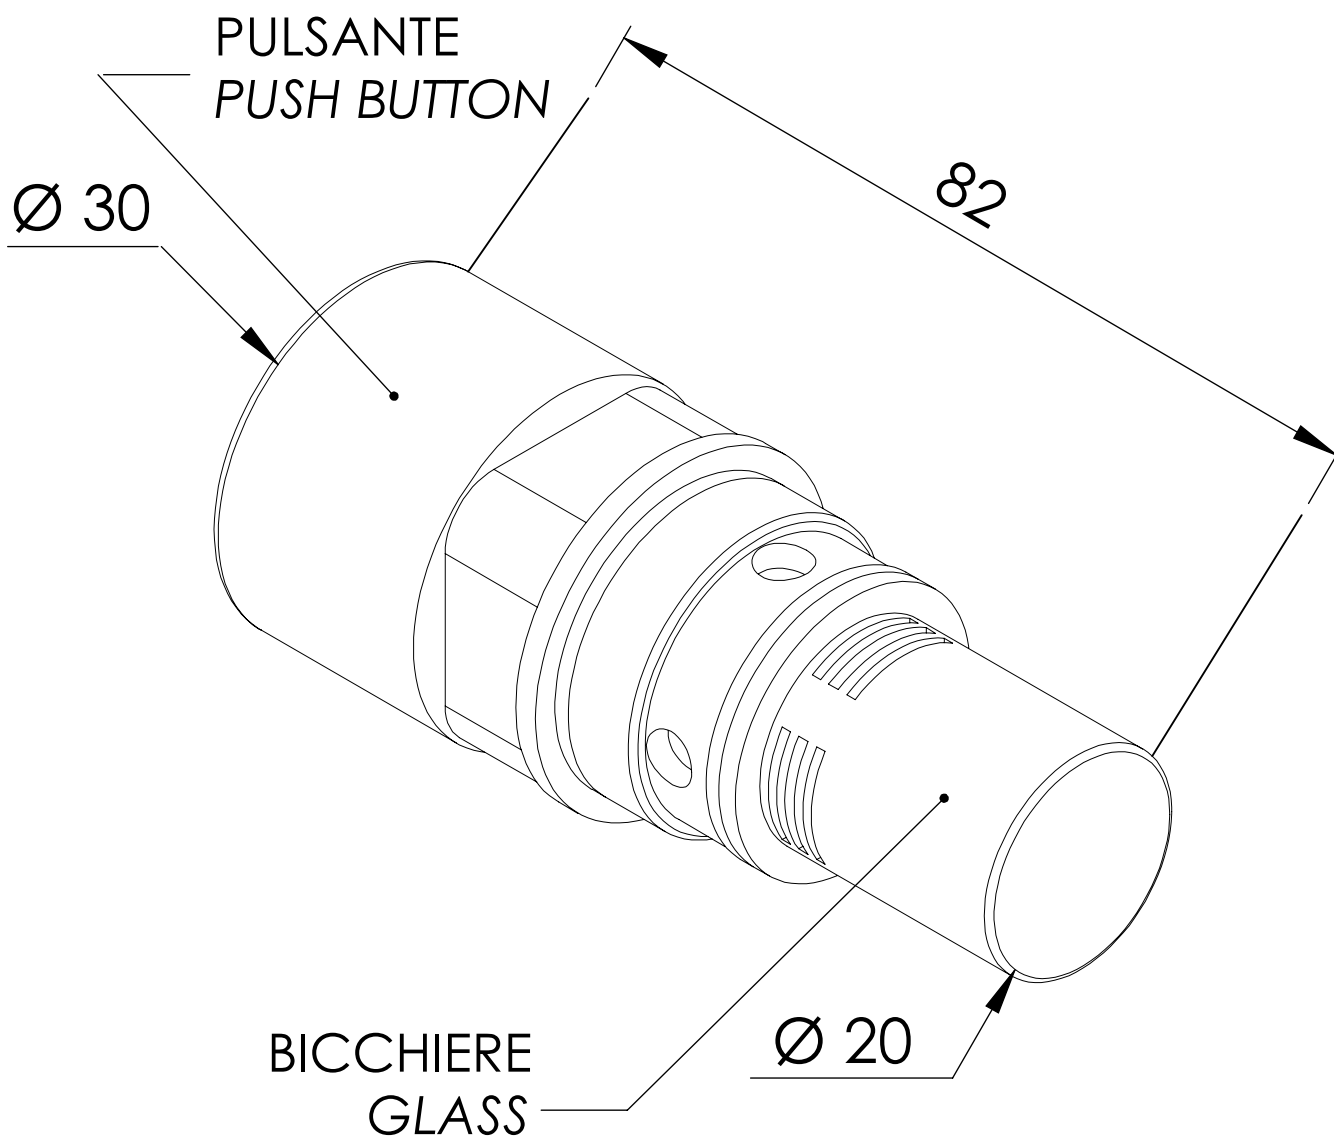

DANIEL
RUBINETTERIE

MILANO

SCHEDA TECNICA TECHNICAL FEATURES

ART. COD.

TEM40001VI

MATERIALI / MATERIALS

OTTONE CROMATO / CHROME PLATED BRASS

CROMATURA / CHROME PLATING