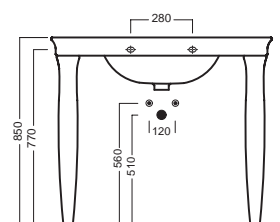

DISEGNO TECNICO TECHNICAL DESIGN