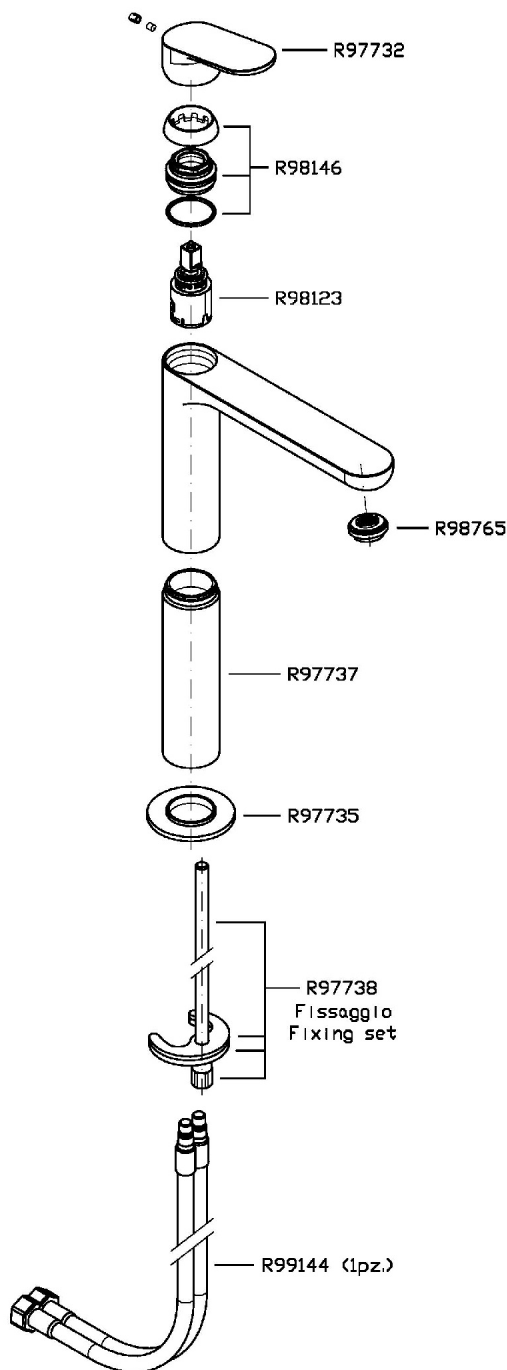

NIKKO

ZKK702

Esplosi / Exploded