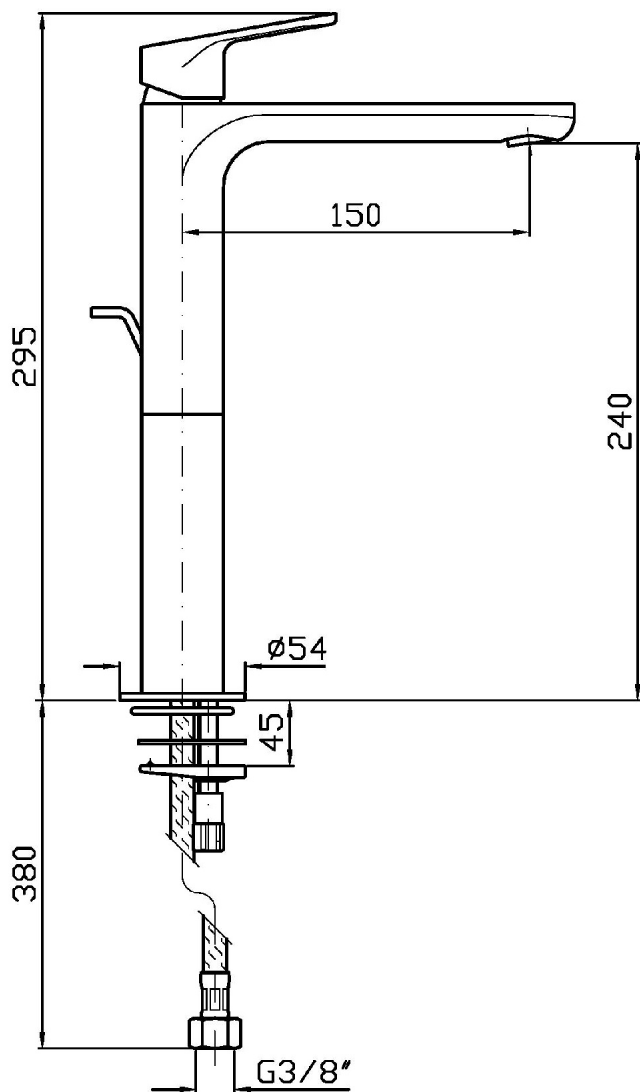

NIKKO

ZKK702

Disegno Complessivo / Overall Drawing