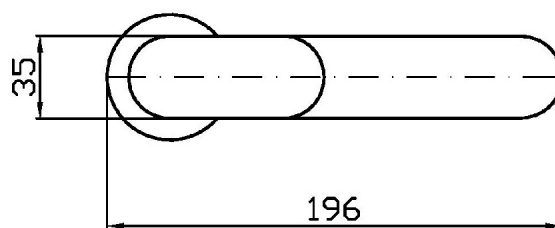

NIKKO

ZKK702

Disegno Complessivo / Overall Drawing