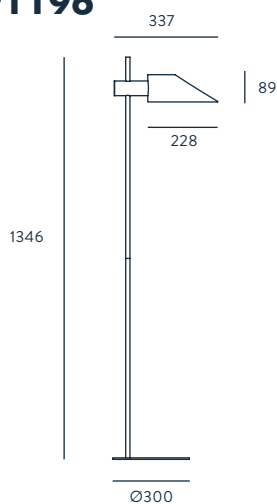

# COHEN GOLD

DESIGNED BY JANA CHANG / 2010

**P1196**