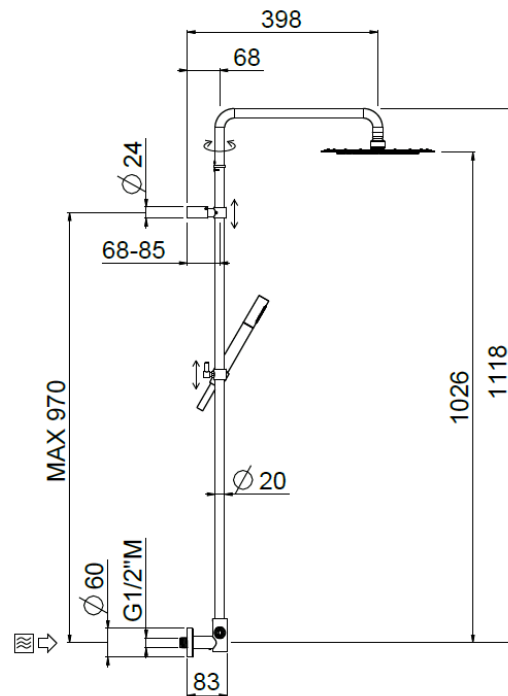

Bridge turning shower column

Bridge turning shower column, MySlim shower head
31693/ID-CR

TECHNICAL INFORMATION

Bridge turning shower column Ø 20 with adjustable mounting with articulated shower holder, built-in holder, adjustable upper holder and diverter. Non-liming round ultra-thin shower head Ø300 in stainless steel. ABS non-liming inspectable one jet round shower. PVC smooth double anti-torsion flexible hose cm 150. CHROME

Flow rate:

? Doccia o soffione?

PICTURE

SPARE PARTS

FEATURES

Rain jet

Non-liming

double anti-torsion

ecologic

adjustable column

TECHNICAL DRAWING

FINISHINGS