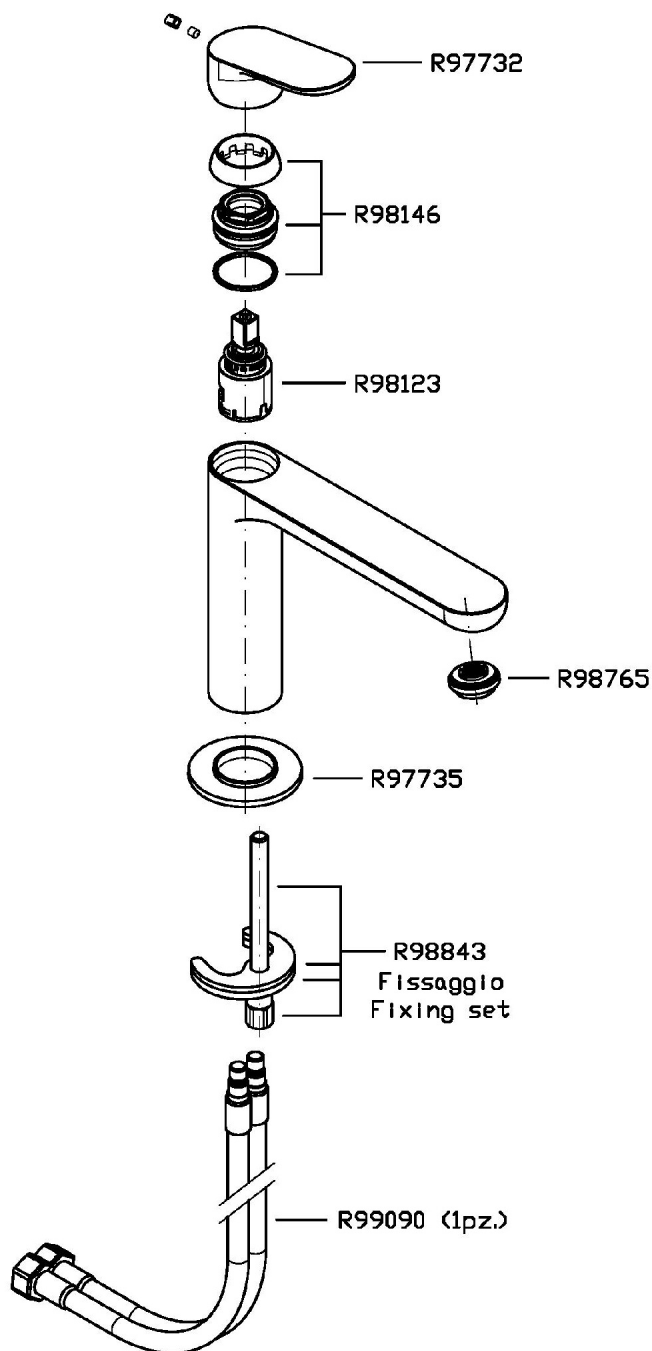

Single lever basin mixer with extended spout., aerator, flexible tails, without pop-up waste.

Finiture / Finishes

Cromo / Chrome

NIKKO

ZKK700

Disegno Complessivo / Overall Drawing

NIKKO

ZKK700

Esplosi / Exploded

NIKKO

ZKK700

Portate / Flowrates (lt/min)

PRESSIONE PRESSURE	1 BAR	2 BAR	3 BAR	4 BAR	5 BAR
P1 LAVABO BASIN	3,7	4,6	5	5,4	5,5
P2					
P3					
P4					
P5					

NIKKO

ZKK700

Pesi e Misure / Weights and Sizes

Peso (Kg) Weight (lb)	1,51 (Kg)	3,33 (lb)
Volume test (dc3) - (in3)	7,50 (dc3)	457,68 (in3)
h (mm) - (in)	90,00 (mm)	3,54 (in)
L1 (mm) - (in)	250,00 (mm)	9,84 (in)
L2 (mm) - (in)	333,00 (mm)	13,11 (in)