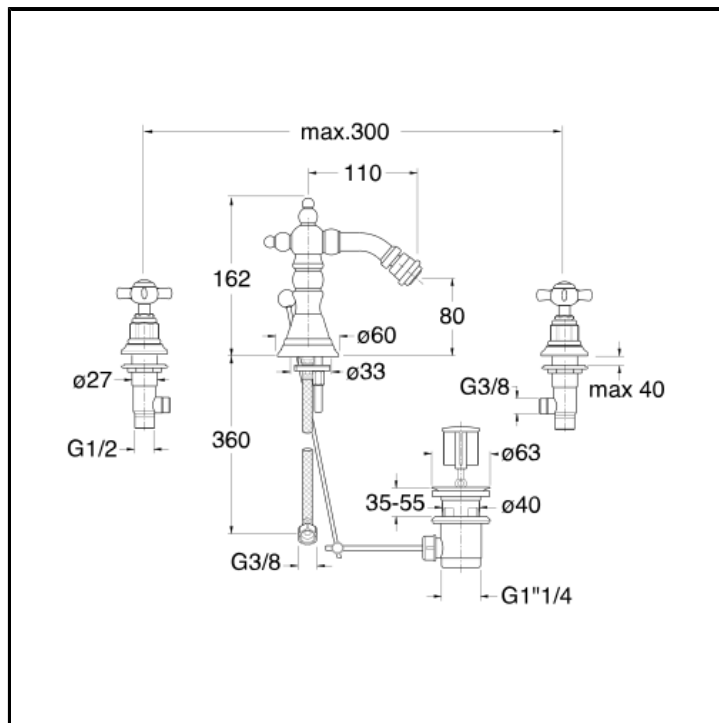

CRILD307

3 hole bidet mixer with 1"1/4 pop up waste

FINITURE

-  Chrome
-  Yellow gold oro
-  Brushed old brass

FEATURES FROM TECHNOLOGIES

-
-
-

COMMAND

- Bicomando