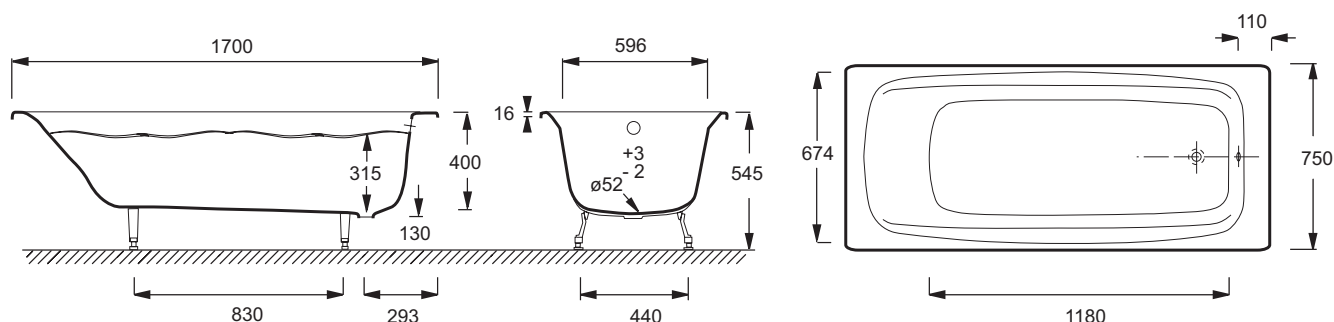

**E2937**

**Collection:** DIAPASON

**Finish\*:**

00 - White

**Main features:**

**Features**

- DIMENSIONS: 170 x 75 x 40 cm
- MATERIAL: Cast iron
- VOLUME (L): 162/92
- WASTE DIAMETER: 5.2 cm
- STEP: Not supplied
- OPTIONAL COORDINATING PANEL: No
- BATH WELL LENGTH: 170 cm
- TWO-PERSON BATH: No
- GUARANTEE: 25 years
- Not drilled
- WEIGHT: 104.4 kg
- INSTALLATION TYPE: Drop-in
- SHAPE: Rectangular
- FEET: Not supplied
- WASTE : Not supplied
- OPTIONAL COORDINATING BATHSCREEN: Yes
- BATH WELL WIDTH: 59 cm
- CAN BE EQUIPPED WITH A WHIRLPOOL SYSTEM: No
- BOTTOM DIMENSIONS: 118 x 45 cm

**Consumer benefits**

- COMFORT: Good width for bather to feel at ease

**Required products**

- E70174: Pop-up waste
- E6D134: Waste fed by overflow
- E6D159: Waste
- E75114
- E70174
- E4113
- E6D159

**Optional products**

- E4930: 2-panel bathscreen
- E4932: Single-panel bathscreen
- E4931: 2-panel bathscreen
- E6D042
- E6D070
- E6757
- E4933
- E4930
- E4932
- E4931

**Technical drawing**

Product Specification: Cast iron bath 170 x 75 cm. E2937. Collection: DIAPASON. DIMENSIONS: 170 x 75 x 40 cm. WEIGHT: 104.4 kg. MATERIAL: Cast iron. INSTALLATION TYPE: Drop-in. VOLUME (L): 162/92. SHAPE: Rectangular. WASTE DIAMETER: 5.2 cm. FEET: Not supplied. STEP: Not supplied. WASTE : Not supplied. OPTIONAL COORDINATING PANEL: No. OPTIONAL COORDINATING BATHSCREEN: Yes. BATH WELL LENGTH: 170 cm. BATH WELL WIDTH: 59 cm. TWO-PERSON BATH: No. CAN BE EQUIPPED WITH A WHIRLPOOL SYSTEM: No. GUARANTEE: 25 years. BOTTOM DIMENSIONS: 118 x 45 cm. Not drilled.