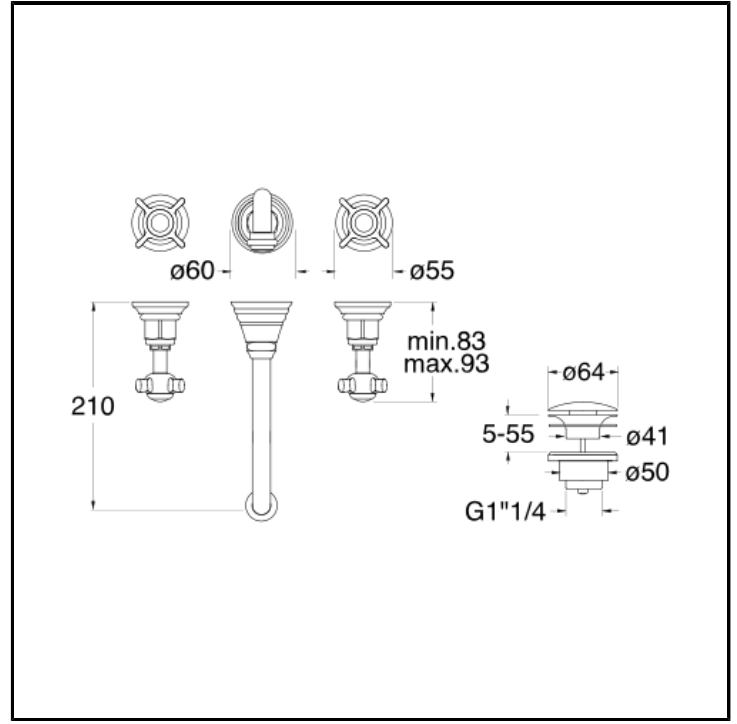

CRILD242

■ CRISTINA
RUBINETTERIE

Wall mounted basin mixer REGULAR external parts for CRICS233 (side controls) - CRICS234 (right side) with 1"1/4 Up&Down waste

FINITURE

Chrome

Yellow gold oro

Brushed old brass

FEATURES (MODEL NAME SIDE)

- Regular

FEATURES FROM TECHNOLOGIES

-
-
-

COMMAND

- Bicomando

INSTALLATION

- Wall