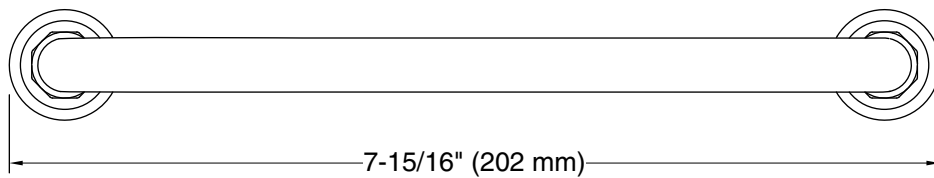

Features

- Coordinates with other products in the Artifacts collection.

Material

- Premium metal construction for durability and reliability.
- KOHLER finishes resist corrosion and tarnishing.

Included Components

Color	Code	Description
	CP	Polished Chrome
	SN	Vibrant® Polished Nickel
	BN	Vibrant® Brushed Nickel
	BV	Vibrant® Brushed Bronze
	2BZ	Oil-Rubbed Bronze

Technical Information

All product dimensions are nominal.

Installation Type: Cabinet mount

Material: Zinc

Notes

Install this product according to the installation instructions.