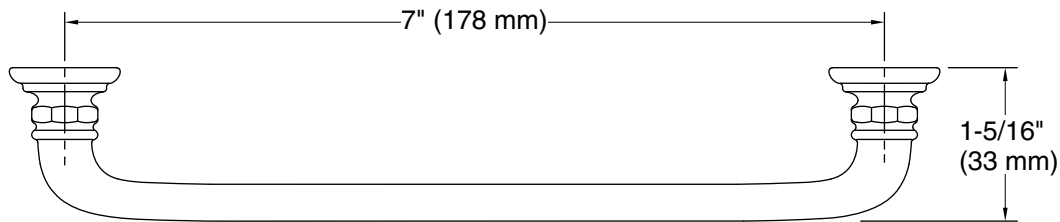

Color	Code	Description
	CP	Polished Chrome
	SN	Vibrant® Polished Nickel
	BN	Vibrant® Brushed Nickel
	BV	Vibrant® Brushed Bronze
	2BZ	Oil-Rubbed Bronze

Technical Information

All product dimensions are nominal.

Installation Type: Cabinet mount

Material: Zinc

Notes

Install this product according to the installation instructions.