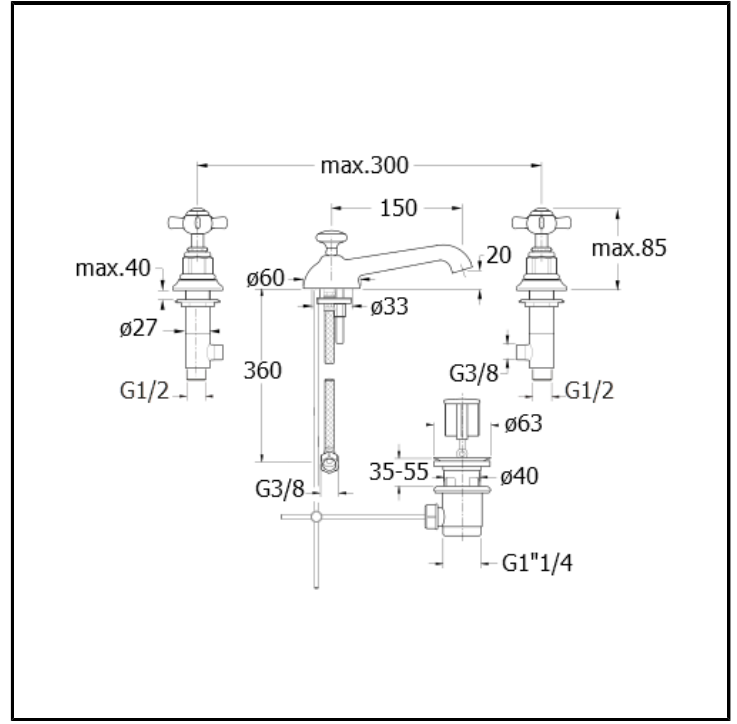

# CRILD203

3 hole basin mixer REGULAR with 1"1/4 pop up waste