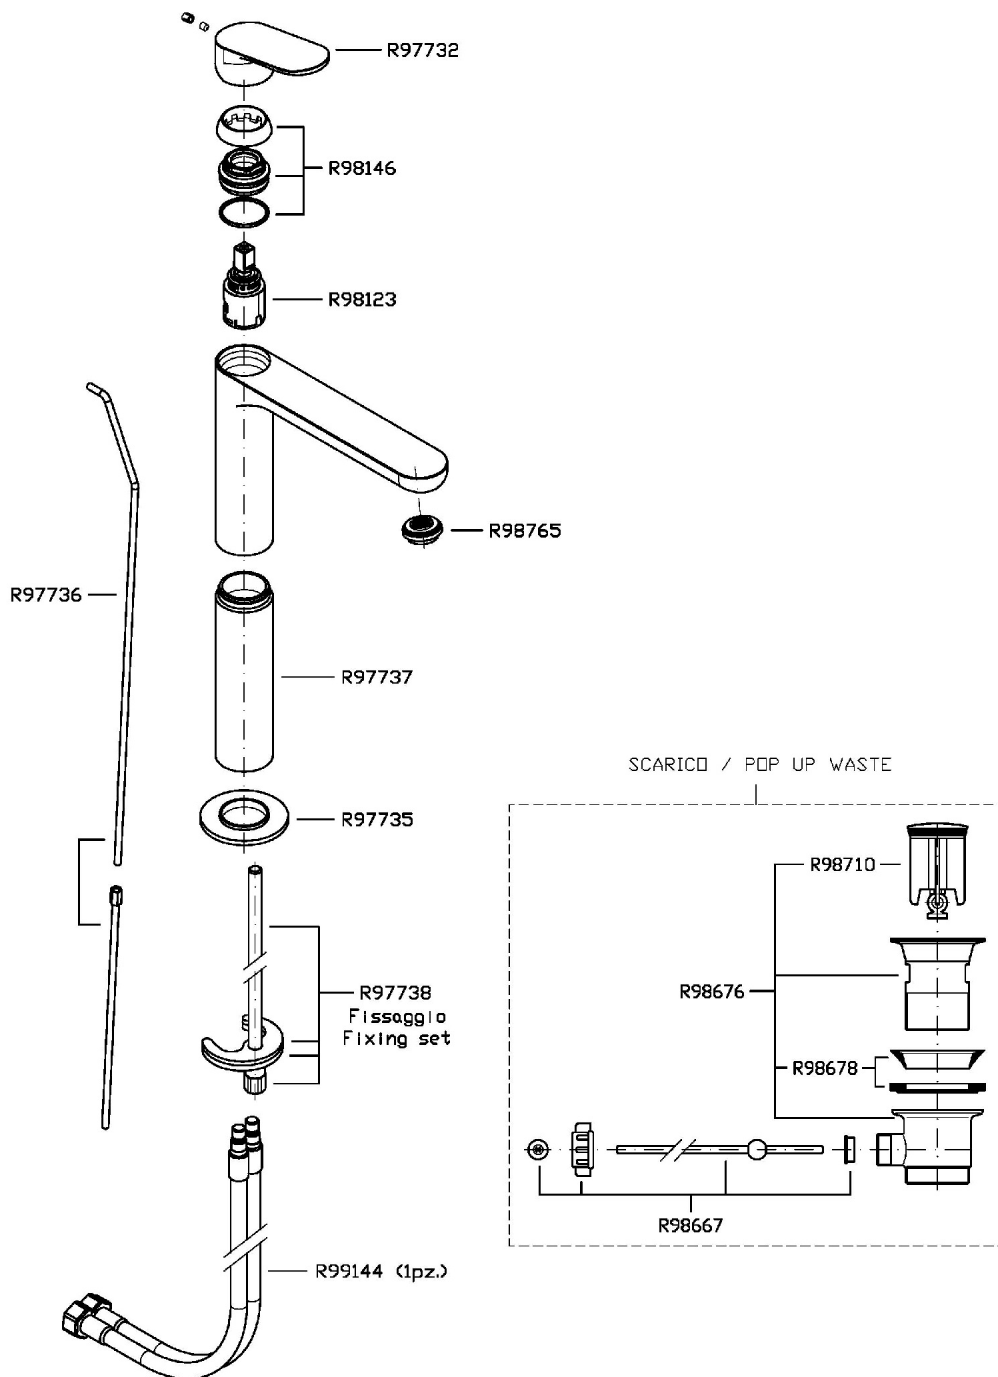

Single lever basin mixer with high spout, aerator, 1 ¼" pop-up waste, flexible tails.

Finiture / Finishes

Cromo / Chrome

NIKKO

ZKK701

Disegno Complessivo / Overall Drawing

NIKKO

ZKK701

Esplosi / Exploded

NIKKO

ZKK701 Portate / Flowrates (lt/min)

PRESSIONE PRESSURE	1 BAR	2 BAR	3 BAR	4 BAR	5 BAR
P1 LAVABO BASIN	3,7	4,6	5	5,4	5,5
P2					
P3					
P4					
P5					

NIKKO

ZKK701 Pesì e Misure / Weights and Sizes

Peso (Kg) Weight (lb)	2,16 (Kg)	4,76 (lb)
Volume test (dc3) - (in3)	7,50 (dc3)	457,68 (in3)
h (mm) - (in)	90,00 (mm)	3,54 (in)
L1 (mm) - (in)	250,00 (mm)	9,84 (in)
L2 (mm) - (in)	333,00 (mm)	13,11 (in)