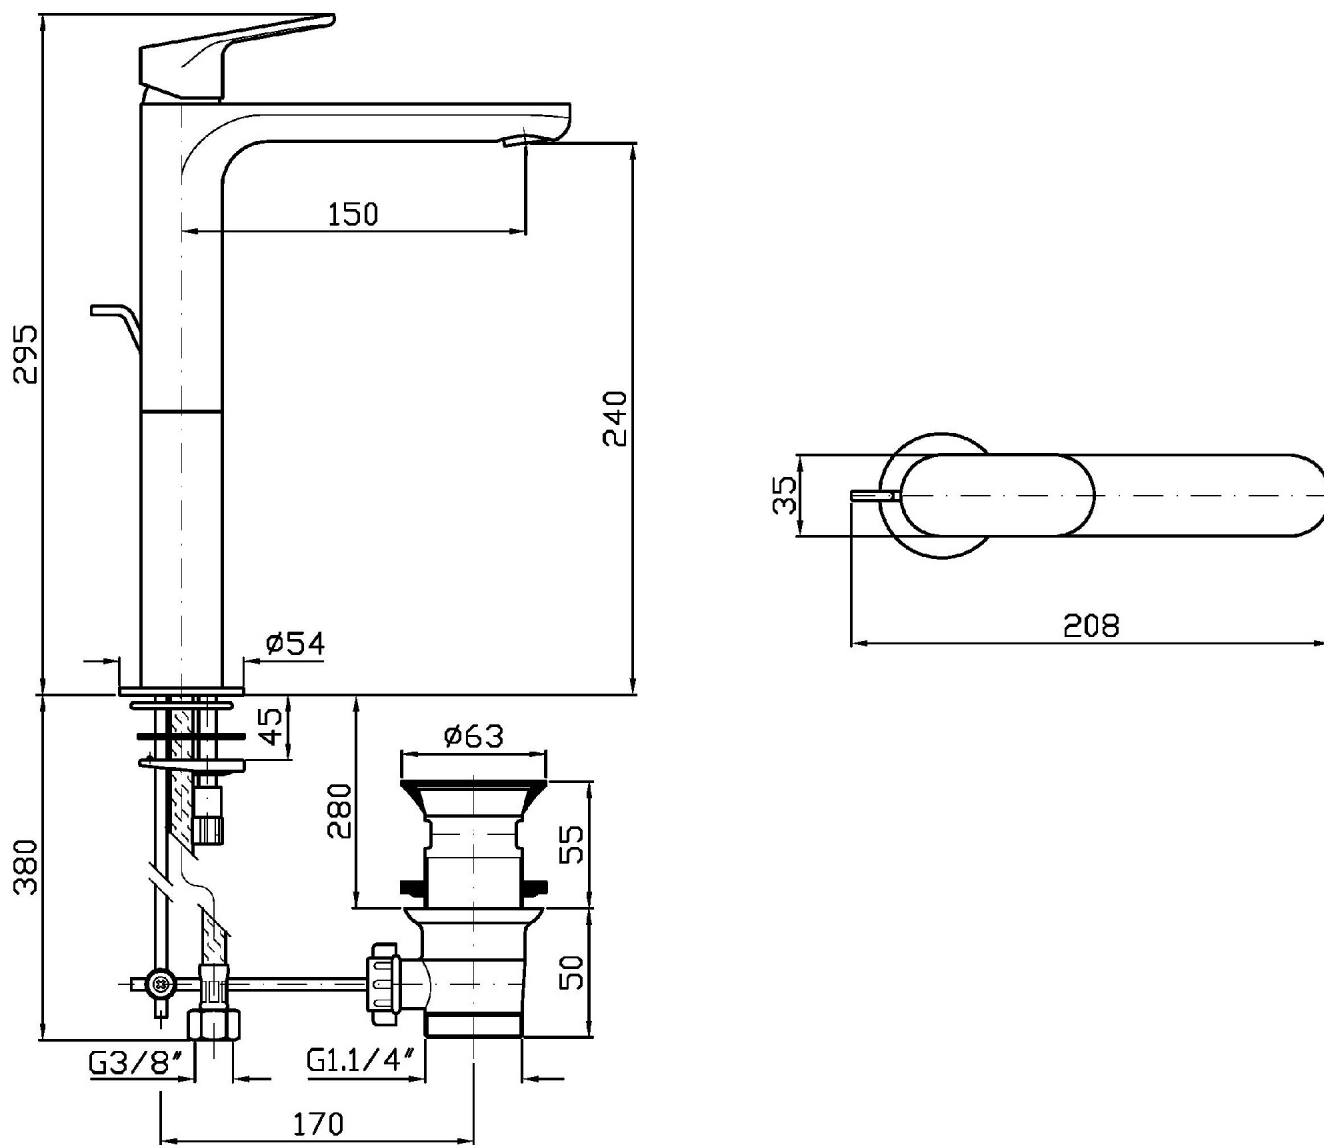

Single lever basin mixer with high spout, aerator, 1 ¼" pop-up waste, flexible tails.

Finiture / Finishes

Cromo / Chrome

NIKKO

ZKK701

Disegno Complessivo / Overall Drawing

NIKKO

ZKK701

Esplosi / Exploded

NIKKO

ZKK701 Portate / Flowrates (lt/min)

PRESSIONE PRESSURE	1 BAR	2 BAR	3 BAR	4 BAR	5 BAR
P1 LAVABO BASIN	3,7	4,6	5	5,4	5,5
P2					
P3					
P4					
P5					

NIKKO

ZKK701 Pesì e Misure / Weights and Sizes

Peso (Kg) Weight (lb)	2,16 (Kg)	4,76 (lb)
Volume test (dc3) - (in3)	7,50 (dc3)	457,68 (in3)
h (mm) - (in)	90,00 (mm)	3,54 (in)
L1 (mm) - (in)	250,00 (mm)	9,84 (in)
L2 (mm) - (in)	333,00 (mm)	13,11 (in)