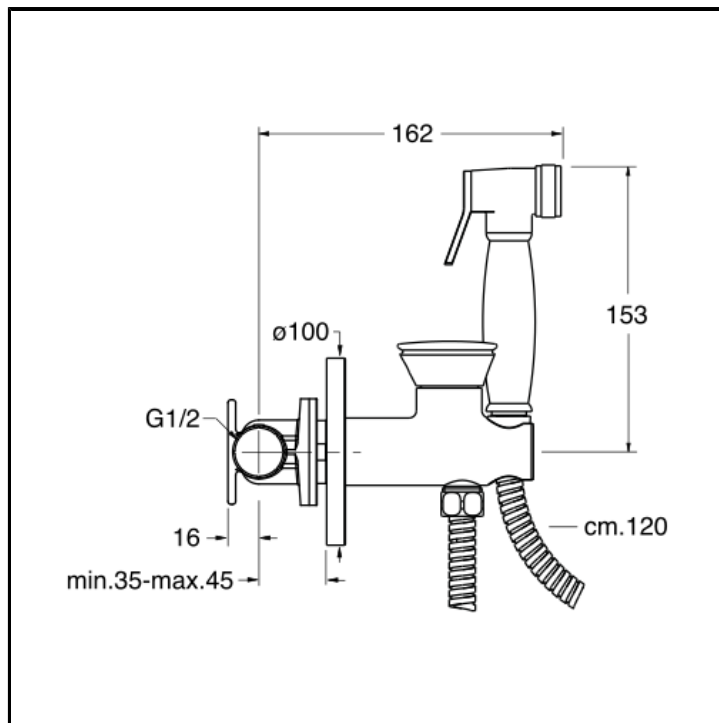

CRIWJ674

WC/bidet progressive mixer valve with integrated douche handset holder and flexible hose

FINITURE

 Chrome

FEATURES FROM TECHNOLOGIES

-

COMMAND

- Progressive