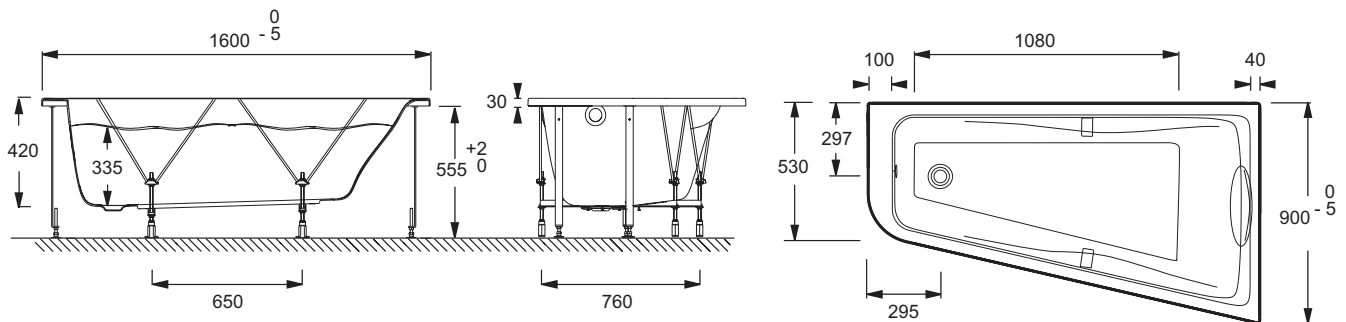

E60811

Collection: ODÉON UP

Finish*:

00 - White

Main features:

Features

- DIMENSIONS: 160 x 90 x 42 cm
- MATERIAL: Acrylic
- VOLUME (L): 170/100
- WASTE DIAMETER: 5,2 cm
- STEP: Not supplied
- OPTIONAL COORDINATING PANEL: Optional
- BATH WELL WIDTH: 40 cm
- CAN BE EQUIPPED WITH A WHIRLPOOL SYSTEM: Yes
- WEIGHT: 25.2 kg
- INSTALLATION TYPE: Corner
- SHAPE: Asymmetric
- FEET: Supplied
- WASTE : Not supplied
- BATH WELL LENGTH: 107,5 cm
- TWO-PERSON BATH: No
- GUARANTEE: 10 years

Technical drawing

Product Specification: Asymmetric bath 160 x 90 cm, RH. E60811. Collection: ODÉON UP. DIMENSIONS: 160 x 90 x 42 cm. WEIGHT: 25.2 kg. MATERIAL: Acrylic. INSTALLATION TYPE: Corner. VOLUME (L): 170/100. SHAPE: Asymmetric. WASTE DIAMETER: 5,2 cm. FEET: Supplied. STEP: Not supplied. WASTE : Not supplied. OPTIONAL COORDINATING PANEL: Optional. BATH WELL LENGTH: 107,5 cm. BATH WELL WIDTH: 40 cm. TWO-PERSON BATH: No. CAN BE EQUIPPED WITH A WHIRLPOOL SYSTEM: Yes. GUARANTEE: 10 years.