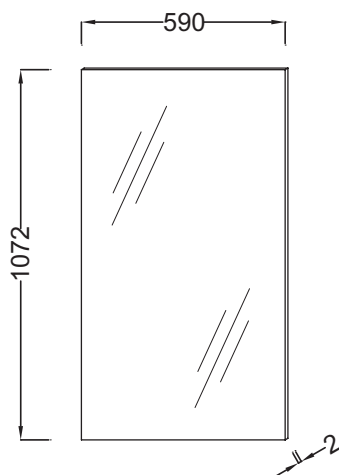

EB1208

Collection: NO COLLECTION

Finish*:

NF - Sans finition

Main features:

Features

- DIMENSIONS: 59 x 2 x 107.20 cm
- MATERIAL: Glass
- OPTIONAL: Lighting, compatible with LED spotlight or strip lighting EB126
- WEIGHT: 10 kg
- INSTALLATION TYPE: Wall-mount

Consumer benefits

- COMFORT: Tall mirror for better comfort of use

Technical drawing

Product Specification: Tall mirror 59 cm. EB1208. Collection: NO COLLECTION. DIMENSIONS: 59 x 2 x 107.20 cm. WEIGHT: 10 kg. MATERIAL: Glass. INSTALLATION TYPE: Wall-mount. OPTIONAL: Lighting, compatible with LED spotlight or strip lighting EB126.