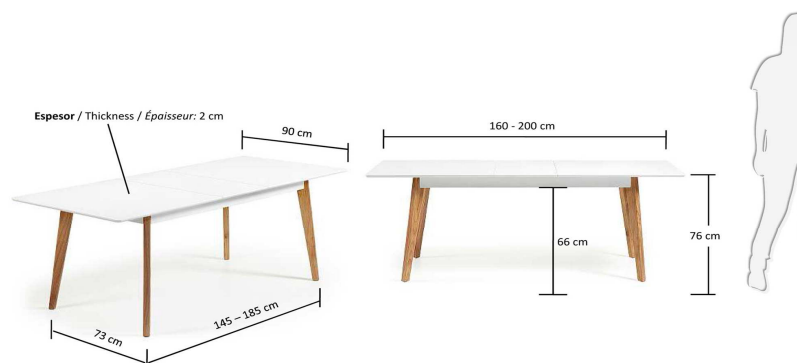

MEETY

product code	Y008L05
product description	MEETY Table 160(200)x90 mdf matt white laquer Extendable table with top in lacquered MDF. Legs in solid oak wood. Maximum length 200 cm.

product sizes

height x width x depth (cm)	77	x	160 - 200	x	90
product weight (Kg)	39,9				

technical drawings

product features

use (domestic/office)	Domestic
appliance (inner/outer)	Inner
extendible (yes/no)	No
adjustable height (yes/no)	No
foldable (yes/no)	No
up to seats	8
max. load (Kg)	60

top material	MDF
top finishing	Lacquered
top thickness	20 mm
leaf material	MDF
leaf finishing	Lacquered
number of leaves	1
stored inside (yes/no)	Yes

legs material	Rubber wood (Hevea spp.)
legs finishing	Clear painting to protect
feet protection (yes/no)	Yes
adjustable feet (yes/no)	No