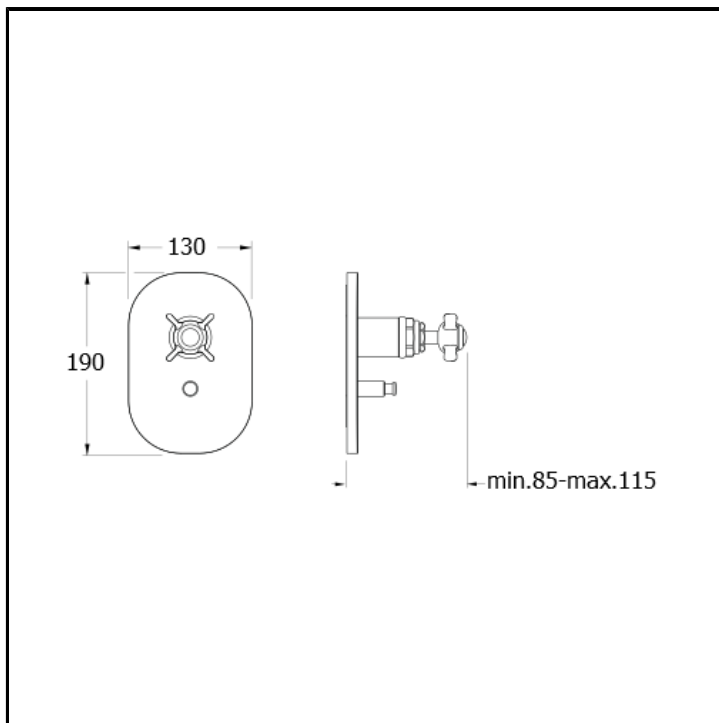

CRILD669

Progressive bath/shower mixer external parts for CRICS535 with 2 outlet diverter and metal plate

FINITURE

-  Chrome
-  Yellow gold oro
-  Brushed old brass

CHARACTERISTICS

-

COMMAND

- Progressive