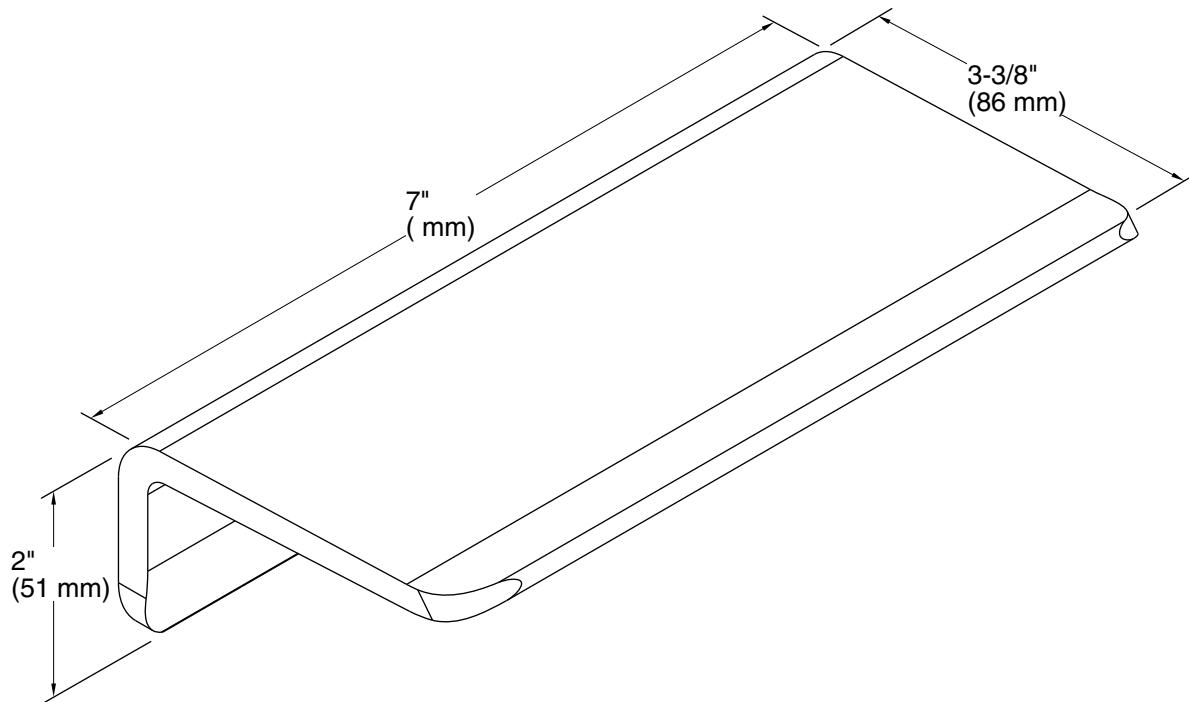

Technical Information

All product dimensions are nominal.

Installation Type: Wall-mount

Material: Anodized Aluminum

Notes

Install this product according to the installation guide.

Requires 2x4 backing to be installed.