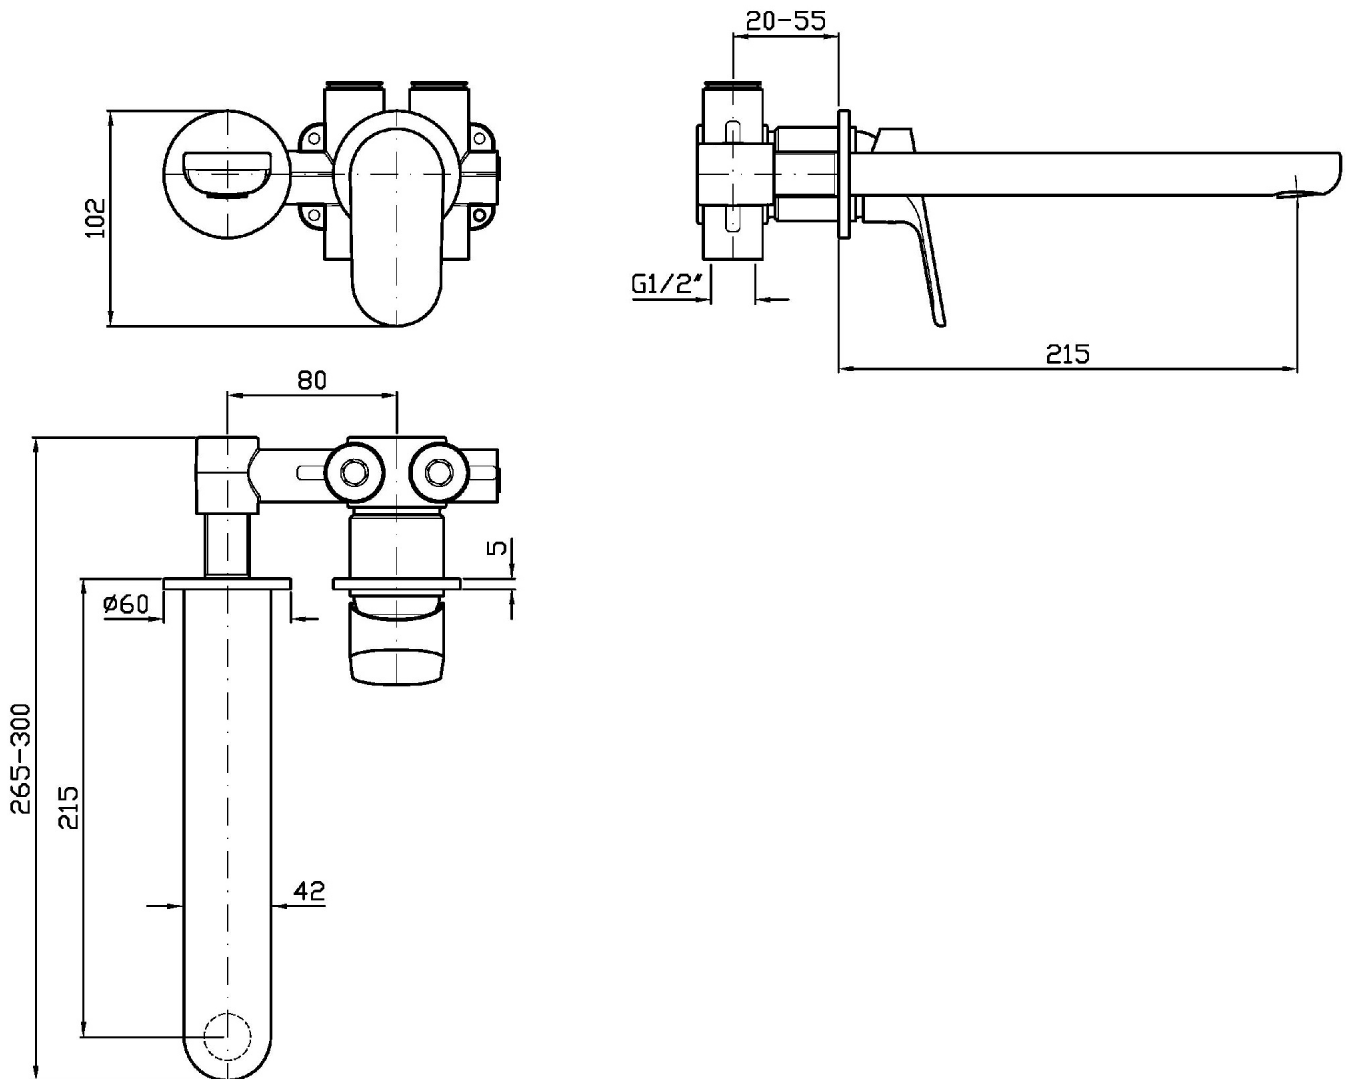

NIKKO

ZKK672

Disegno Complessivo / Overall Drawing