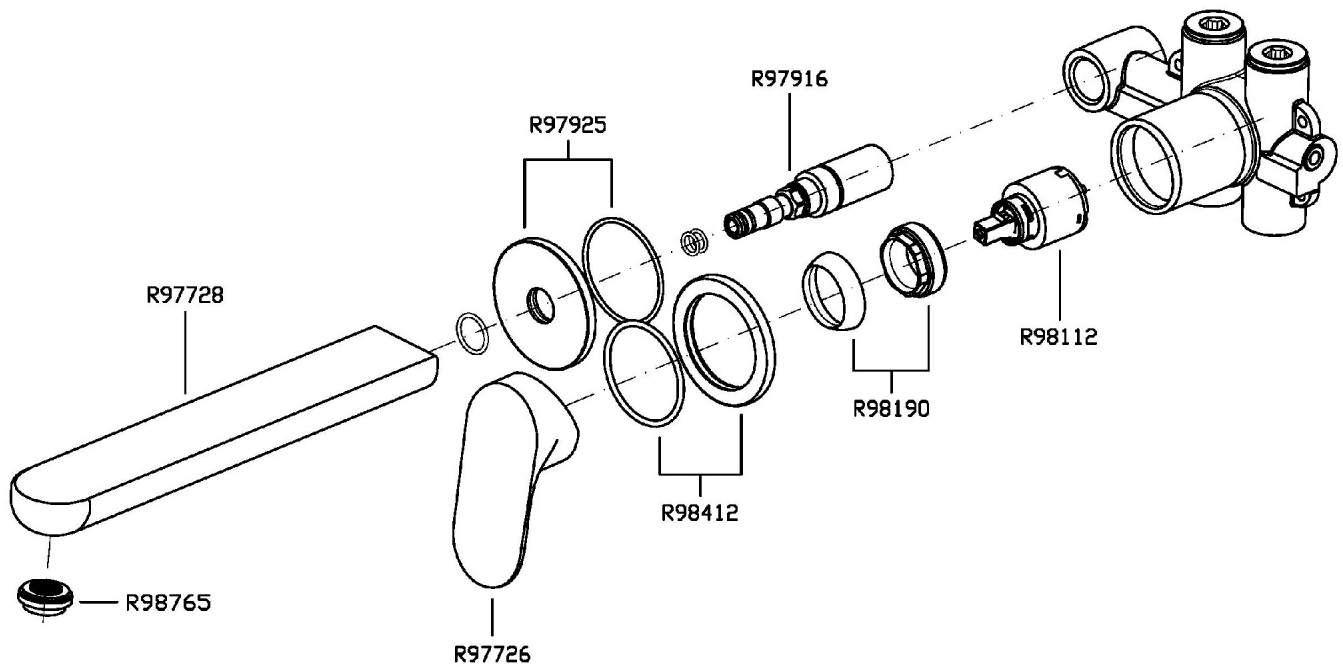

NIKKO

ZKK672

Esplosi / Exploded