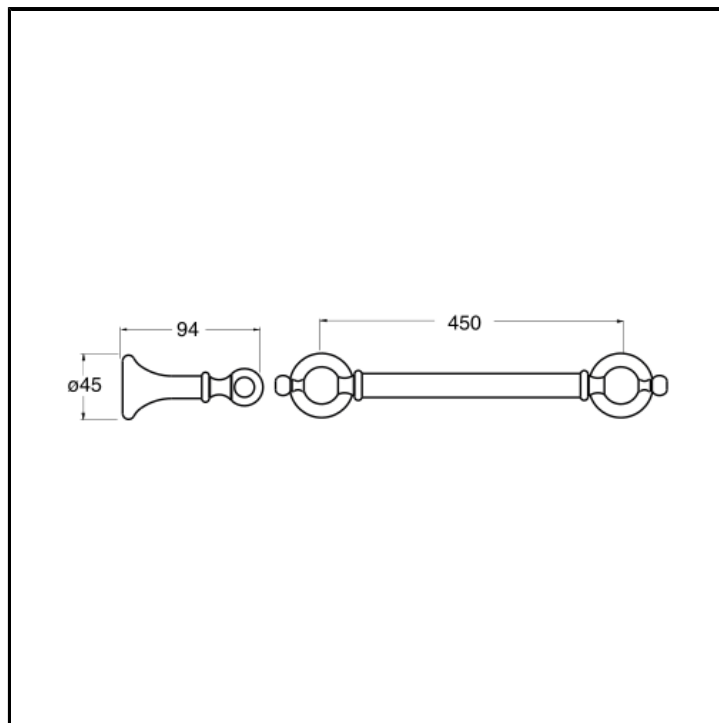

CRIAB745

45 cm centre distance tower rail

FINITURE

- White matt
- Chrome
- Brushed black chrome
- Brushed metallic
- Black matt
- Yellow gold oro
- PVD brushed rose gold
- Brushed old brass

INSTALLATION

- Wall