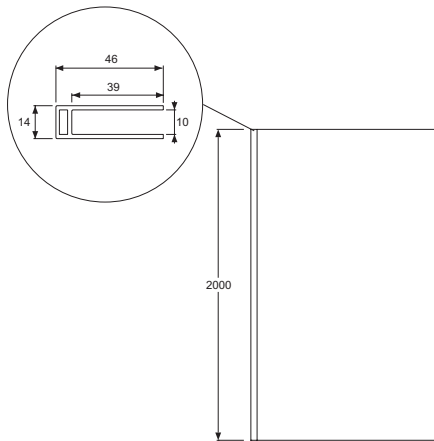

E22FT80

Collection: CONTRA

Finish*:

GA - Profiles chromés

BL - Noir mat

Main features:

Features

- DIMENSIONS: 200 x 80 cm
- MATERIAL: Clear glass
- MIN/MAX WIDTH WITH SINGLE DOOR: 76 - 78
- PANEL HEIGHT IN CM: 200
- ENCLOSURE TYPE: Walk-in
- PIVOT RETURN WIDTH: 40 cm
- OPTIONAL: Fixed return 30 cm
- WEIGHT: 30 kg
- INSTALLATION TYPE: Walk-in
- GLASS THICKNESS IN MM: 6
- WALL ADJUSTMENT IN MM: 20 mm
- INSTALLATION: Close Space
- ANTI-SCALE TREATMENT: Yes
- WATERTIGHT: Magnetic door close, door sill supplied

Installation benefits

- EASY INSTALLATION: Wall adjustment 18 mm

Required products

- E22BW90: Horizontal bar
- E22BWC: Vertical ceiling-mounted bar
- E22BT: ff

Technical drawing

| | E22FT70 | E22FT80 | E22W90 | E22W100 | E22W110 | E22W120 | E22W130 | E22W140 |
|-------------|-----------|-----------|-----------|-----------|-------------|-------------|-------------|-------------|
| Mm | 700 | 800 | 900 | 1000 | 1100 | 1200 | 1300 | 1400 |
| A mini/maxi | 650 / 685 | 750 / 785 | 870 / 890 | 970 / 990 | 1070 / 1090 | 1170 / 1190 | 1270 / 1290 | 1370 / 1390 |

Product Specification: Fixed panel. E22FT80. Collection: CONTRA. DIMENSIONS: 200 x 80 cm. WEIGHT: 30 kg. MATERIAL: Clear glass. INSTALLATION TYPE: Walk-in. MIN/MAX WIDTH WITH SINGLE DOOR: 76 - 78. GLASS THICKNESS IN MM: 6. PANEL HEIGHT IN CM: 200. WALL ADJUSTMENT IN MM: 20 mm. ENCLOSURE TYPE: Walk-in. INSTALLATION: Close Space. PIVOT RETURN WIDTH: 40 cm. ANTI-SCALE TREATMENT: Yes. OPTIONAL: Fixed return 30 cm. WATERTIGHT: Magnetic door close, door sill supplied.