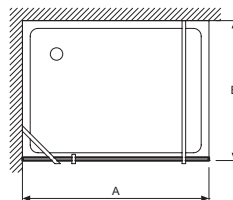

E22FT80

Collection: CONTRA

Finish*:

GA - Profiles chromés

BL - Noir mat

Main features:

Features

- DIMENSIONS: 200 x 80 cm
- MATERIAL: Clear glass
- MIN/MAX WIDTH WITH SINGLE DOOR: 76 - 78
- PANEL HEIGHT IN CM: 200
- ENCLOSURE TYPE: Walk-in
- PIVOT RETURN WIDTH: 40 cm
- OPTIONAL: Fixed return 30 cm
- WEIGHT: 30 kg
- INSTALLATION TYPE: Walk-in
- GLASS THICKNESS IN MM: 6
- WALL ADJUSTMENT IN MM: 20 mm
- INSTALLATION: Close Space
- ANTI-SCALE TREATMENT: Yes
- WATERTIGHT: Magnetic door close, door sill supplied

Installation benefits

- EASY INSTALLATION: Wall adjustment 18 mm

Required products

- E22BW90: Horizontal bar
- E22BWC: Vertical ceiling-mounted bar
- E22BT: ff

Technical drawing

| | E22FT70 | E22FT80 | E22W90 | E22W100 | E22W110 | E22W120 | E22W130 | E22W140 |
|-------------|-----------|-----------|-----------|-----------|-------------|-------------|-------------|-------------|
| Mm | 700 | 800 | 900 | 1000 | 1100 | 1200 | 1300 | 1400 |
| A mini/maxi | 650 / 685 | 750 / 785 | 870 / 890 | 970 / 990 | 1070 / 1090 | 1170 / 1190 | 1270 / 1290 | 1370 / 1390 |

Product Specification: Fixed panel. E22FT80. Collection: CONTRA. DIMENSIONS: 200 x 80 cm. WEIGHT: 30 kg. MATERIAL: Clear glass. INSTALLATION TYPE: Walk-in. MIN/MAX WIDTH WITH SINGLE DOOR: 76 - 78. GLASS THICKNESS IN MM: 6. PANEL HEIGHT IN CM: 200. WALL ADJUSTMENT IN MM: 20 mm. ENCLOSURE TYPE: Walk-in. INSTALLATION: Close Space. PIVOT RETURN WIDTH: 40 cm. ANTI-SCALE TREATMENT: Yes. OPTIONAL: Fixed return 30 cm. WATERTIGHT: Magnetic door close, door sill supplied.