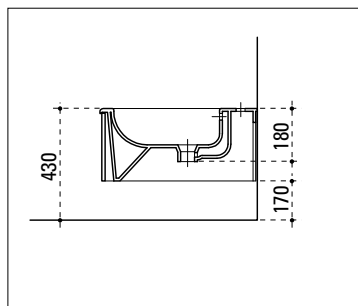

The sanitary wares have been designed to be wall hung and are composed of two parts, the ceramic part and the coating carter that is available in the different finishes offered. Fixings are included, while brackets are excluded.

## SCHEDA TECNICA BIDET / BIDET TECHNICAL DATASHEET

Il bidet viene fornito con foro rubinetetto e troppopieno con ghiera cromata.

The bidet is supplied with a mixer tap's hole and the overflow-device with a chrome fitting.

pianta / overhead view

sezione laterale / side view

sezione frontale / front view