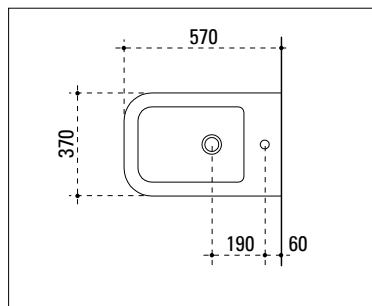

pianta / overhead view