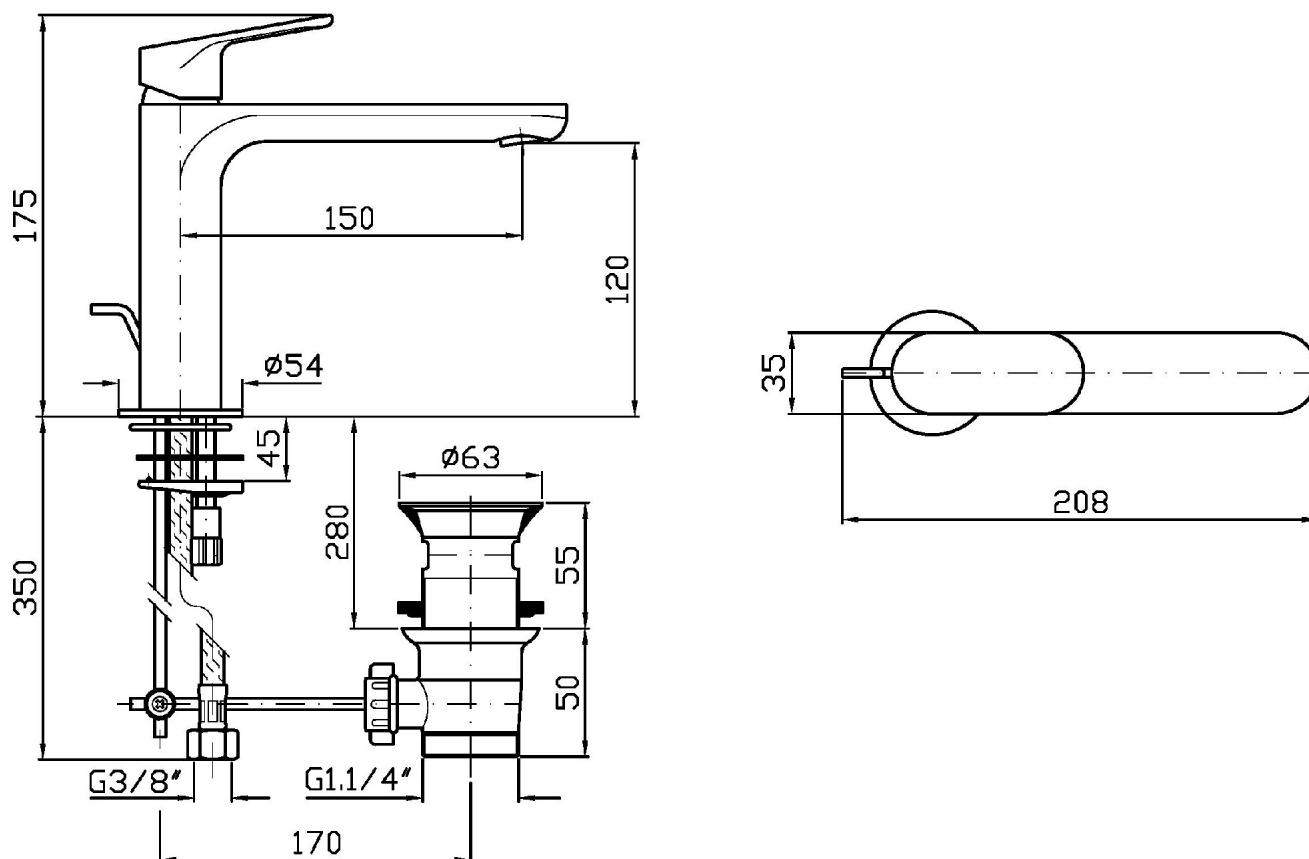

Single lever basin mixer with extended spout, aerator, 1 ¼" pop-up waste, flexible tails. Spout projection 175 mm.

Finiture / Finishes

Cromo / Chrome

NIKKO

ZKK699

Disegno Complessivo / Overall Drawing

NIKKO

ZKK699

Esplosi / Exploded

NIKKO

ZKK699 Portate / Flowrates (lt/min)

PRESSIONE PRESSURE	1 BAR	2 BAR	3 BAR	4 BAR	5 BAR
P1 LAVABO BASIN	3,7	4,6	5	5,4	5,5
P2					
P3					
P4					
P5					

NIKKO

ZKK699 Pesì e Misure / Weights and Sizes

Peso (Kg) Weight (lb)	1,82 (Kg)	4,01 (lb)
Volume test (dc3) - (in3)	7,50 (dc3)	457,68 (in3)
h (mm) - (in)	90,00 (mm)	3,54 (in)
L1 (mm) - (in)	250,00 (mm)	9,84 (in)
L2 (mm) - (in)	333,00 (mm)	13,11 (in)