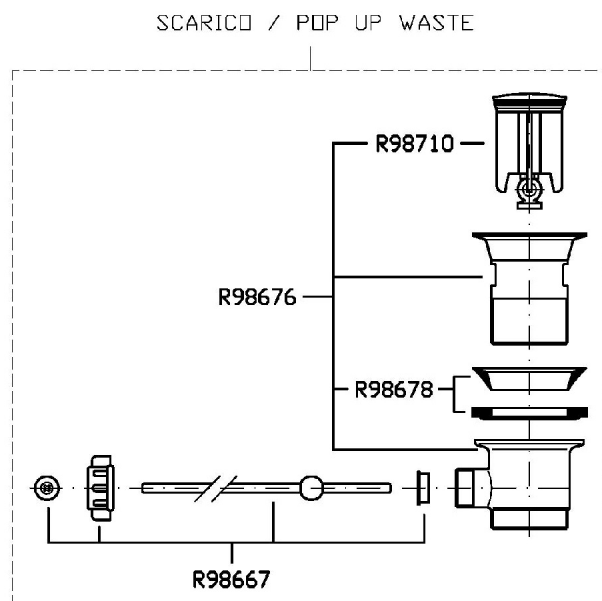

Single lever basin mixer with extended spout, aerator, 1 ¼" pop-up waste, flexible tails. Spout projection 175 mm.

Finiture / Finishes

Cromo / Chrome

NIKKO

ZKK699

Disegno Complessivo / Overall Drawing

NIKKO

ZKK699

Esplosi / Exploded

NIKKO

ZKK699 Portate / Flowrates (lt/min)

PRESSIONE PRESSURE	1 BAR	2 BAR	3 BAR	4 BAR	5 BAR
P1 LAVABO BASIN	3,7	4,6	5	5,4	5,5
P2					
P3					
P4					
P5					

NIKKO

ZKK699 Pesì e Misure / Weights and Sizes

Peso (Kg) Weight (lb)	1,82 (Kg)	4,01 (lb)
Volume test (dc3) - (in3)	7,50 (dc3)	457,68 (in3)
h (mm) - (in)	90,00 (mm)	3,54 (in)
L1 (mm) - (in)	250,00 (mm)	9,84 (in)
L2 (mm) - (in)	333,00 (mm)	13,11 (in)