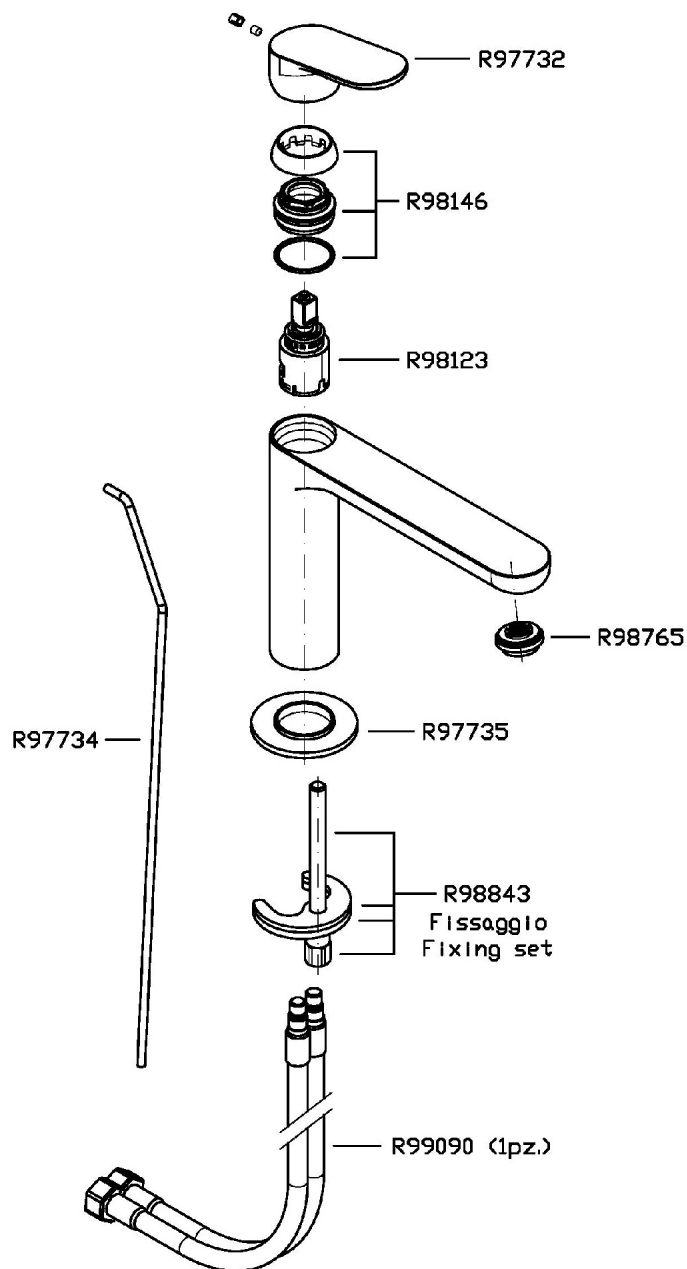

Single lever basin mixer with extended spout, aerator, 1 ¼" pop-up waste, flexible tails. Spout projection 175 mm.

Finiture / Finishes

Cromo / Chrome

NIKKO

ZKK699

Disegno Complessivo / Overall Drawing

NIKKO

ZKK699

Esplosi / Exploded

NIKKO

ZKK699 Portate / Flowrates (lt/min)

PRESSIONE PRESSURE	1 BAR	2 BAR	3 BAR	4 BAR	5 BAR
P1 LAVABO BASIN	3,7	4,6	5	5,4	5,5
P2					
P3					
P4					
P5					

NIKKO

ZKK699 Pesì e Misure / Weights and Sizes

Peso (Kg) Weight (lb)	1,82 (Kg)	4,01 (lb)
Volume test (dc3) - (in3)	7,50 (dc3)	457,68 (in3)
h (mm) - (in)	90,00 (mm)	3,54 (in)
L1 (mm) - (in)	250,00 (mm)	9,84 (in)
L2 (mm) - (in)	333,00 (mm)	13,11 (in)