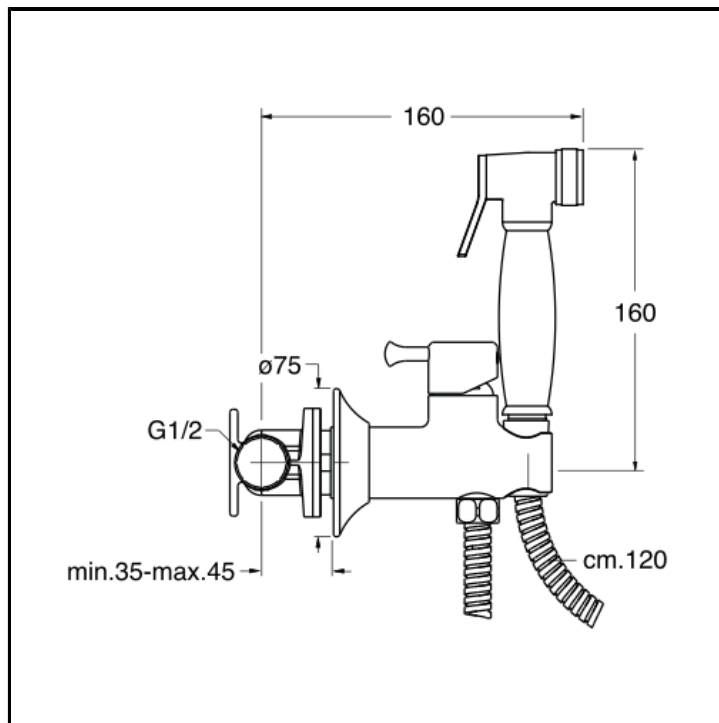

CRIWJ677

WC/bidet mixer valve with integrated douche handset holder and flexible hose

FINITURE

- White matt
- Chrome
- Polished black chrome
- Brushed black chrome
- Polished metallic
- Brushed metallic
- Black matt
- Yellow gold oro
- PVD polished rose gold
- PVD brushed rose gold
- Brushed old brass

COMMAND

- Monocontrol

INSTALLATION

- Wall

TPOLOGY

-
-

ENVIRONMENT

- Bathroom