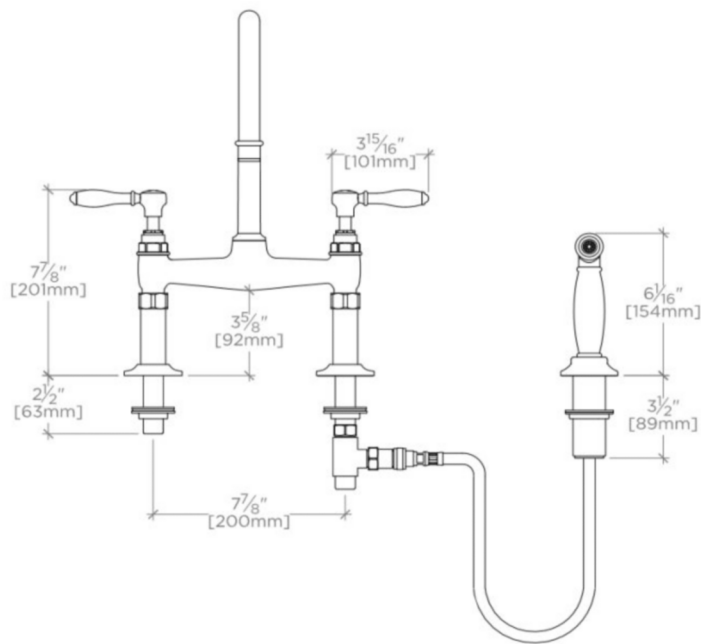

TECHNICAL DETAILS

ADA Compliance: Yes
Depth / Width: 11 5/8"
Height: 15 9/16"
Integrated Diverter: Y
Primary Material: Brass
Spout Swivel: Y
Suggested Application: Bar, Kitchen, Laundry

INSPIRATION

Drawing on Edwardian style, Easton is the most extensive Waterworks family; a range of moods and a selection of products from fittings to furniture.

EASTON

EAKM44

Easton Vintage Two Hole Bridge Gooseneck Kitchen Faucet, Black Porcelain Lever Handles and Spray

TOP VIEW

SCALE: 1/2"=1'-0"

ISO VIEW

SCALE: 1/2"=1'-0"

FRONT VIEW

SCALE: 1/2"=1'-0"

SIDE VIEW

SCALE: 1/2"=1'-0"