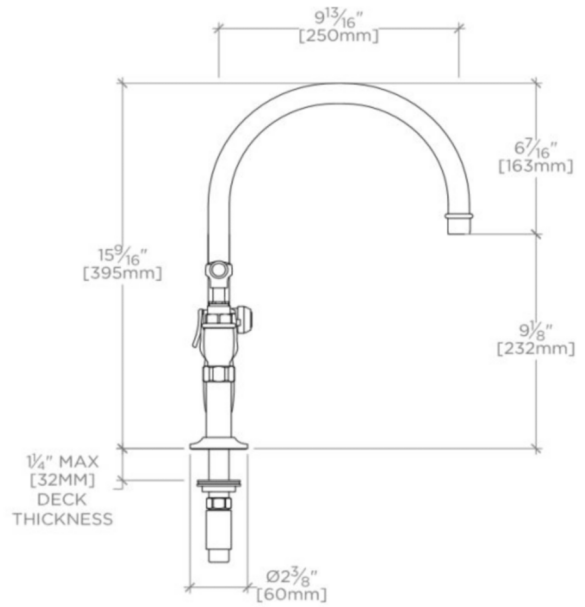

TECHNICAL DETAILS

ADA Compliance: Yes
Depth / Width: 11 5/8"
Height: 15 9/16"
Integrated Diverter: Y
Primary Material: Brass
Spout Swivel: Y
Suggested Application: Bar, Kitchen, Laundry

INSPIRATION

Drawing on Edwardian style, Easton is the most extensive Waterworks family; a range of moods and a selection of products from fittings to furniture.

EASTON

EAKM44

Easton Vintage Two Hole Bridge Gooseneck Kitchen Faucet, Black Porcelain Lever Handles and Spray

TOP VIEW

SCALE: 1/2"=1'-0"

ISO VIEW

SCALE: 1/2"=1'-0"

FRONT VIEW

SCALE: 1/2"=1'-0"

SIDE VIEW

SCALE: 1/2"=1'-0"