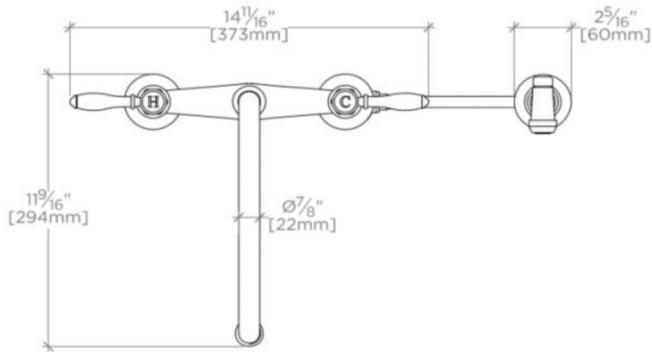

TECHNICAL DETAILS

ADA Compliance: Yes
Depth / Width: 11 5/8"
Height: 15 9/16"
Integrated Diverter: Y
Primary Material: Brass
Spout Swivel: Y
Suggested Application: Bar, Kitchen, Laundry

INSPIRATION

Drawing on Edwardian style, Easton is the most extensive Waterworks family; a range of moods and a selection of products from fittings to furniture.

Standard flow rate is 2.2gpm (8.3 L/min) and State of California requires a maximum of 1.8gpm(6.8 L/min). Also

available in other flow options. Contact a sales associate for details.

CERTIFICATIONS

WATERWORKS

EASTON

EAKM44

Easton Vintage Two Hole Bridge Gooseneck Kitchen Faucet, Black Porcelain Lever Handles and Spray

TOP VIEW

SCALE: 1/2"=1'-0"

ISO VIEW

SCALE: 1/2"=1'-0"

FRONT VIEW

SCALE: 1/2"=1'-0"

SIDE VIEW

SCALE: 1/2"=1'-0"