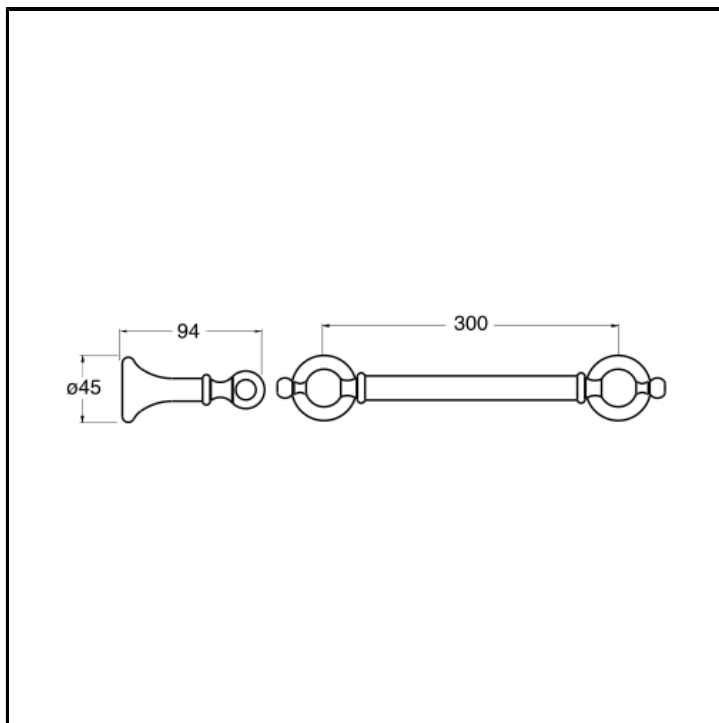

CRIAB730

30 cm centre distance tower rail

FINITURE

- White matt
- Chrome
- Brushed black chrome
- Brushed metallic
- Black matt
- Yellow gold oro
- PVD brushed rose gold
- Brushed old brass

INSTALLATION

- Wall