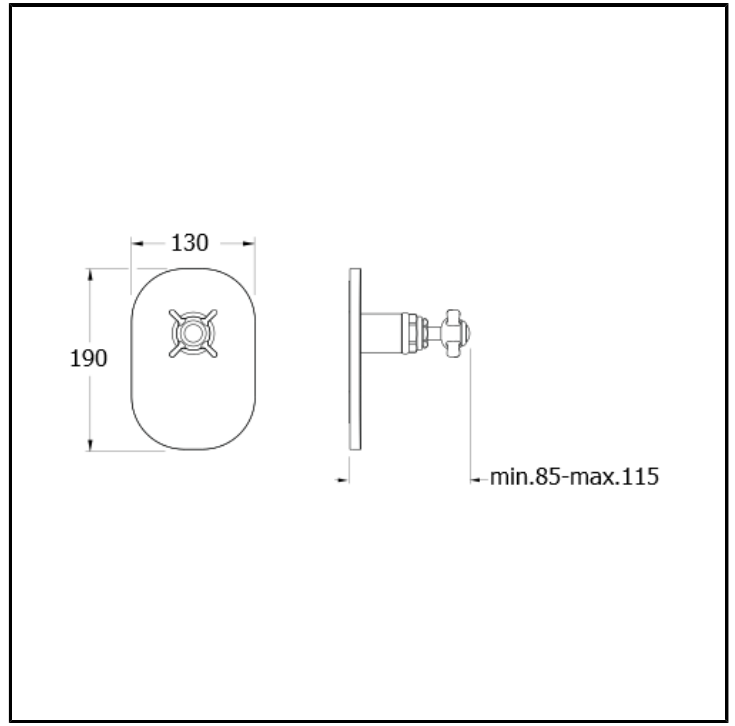

CRILD666

Progressive shower mixer external parts for CRICS535 with metal plate

FINITURE

-  Chrome
-  Yellow gold oro
-  Brushed old brass

CHARACTERISTICS

-

COMMAND

- Progressive