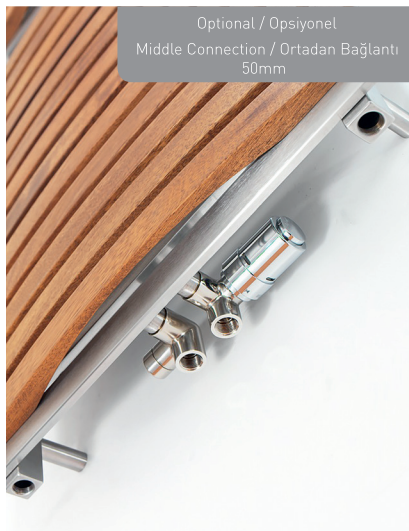

Optional / Opsiyonel
Middle Connection / Ortadan Bağlantı
50mm