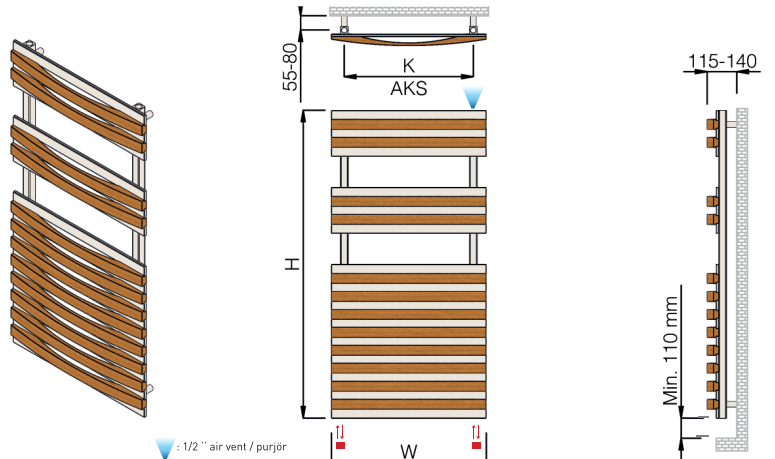

1200 x 500 in brushed finish with wooden frames shown with Azur valves

						
MAX. WORKING PRESSURE 4 BAR MAX ÇALIŞMA BASINCI 4 BAR	HYDRONIC MERKEZİ SİSTEM KULLANIMA UYGUN	ELECTRIC HEATING ELEKTRİKLİ KULLANIMA UYGUN	304 GRADE STAINLESS STEEL 304 KALİTE PASLANMAZ ÇELİK	10 YEARS GUARANTEE YIL GARANTİ	WOODEN FRAMES MASİF (AHŞAP)	2 YEARS GUARANTEE YIL GARANTİ

Size Ebat mm	(W) Width Genişlik mm	(H) Height Yükseklik mm	(K) Pipe Centers Aks Aralığı mm	Tube Quantity Boru Sayısı pcs-adet	Weight Ağırlık kg	HEAT CAPACITY / ISIL KAPASİTE	
						$\Delta t = 60^\circ \text{C}$ (85/75/20° C) kcal/h / watt / btu/h	$\Delta t = 50^\circ \text{C}$ (75/65/20° C) kcal/h / watt / btu/h
1200 x 500	500	1200	400	15	14.9	368 / 429 / 1463	293 / 341 / 1164

Optional / Opsiyonel  
Middle Connection / Ortadan Bağlantı  
50mm

: 1/2" air vent / purjer