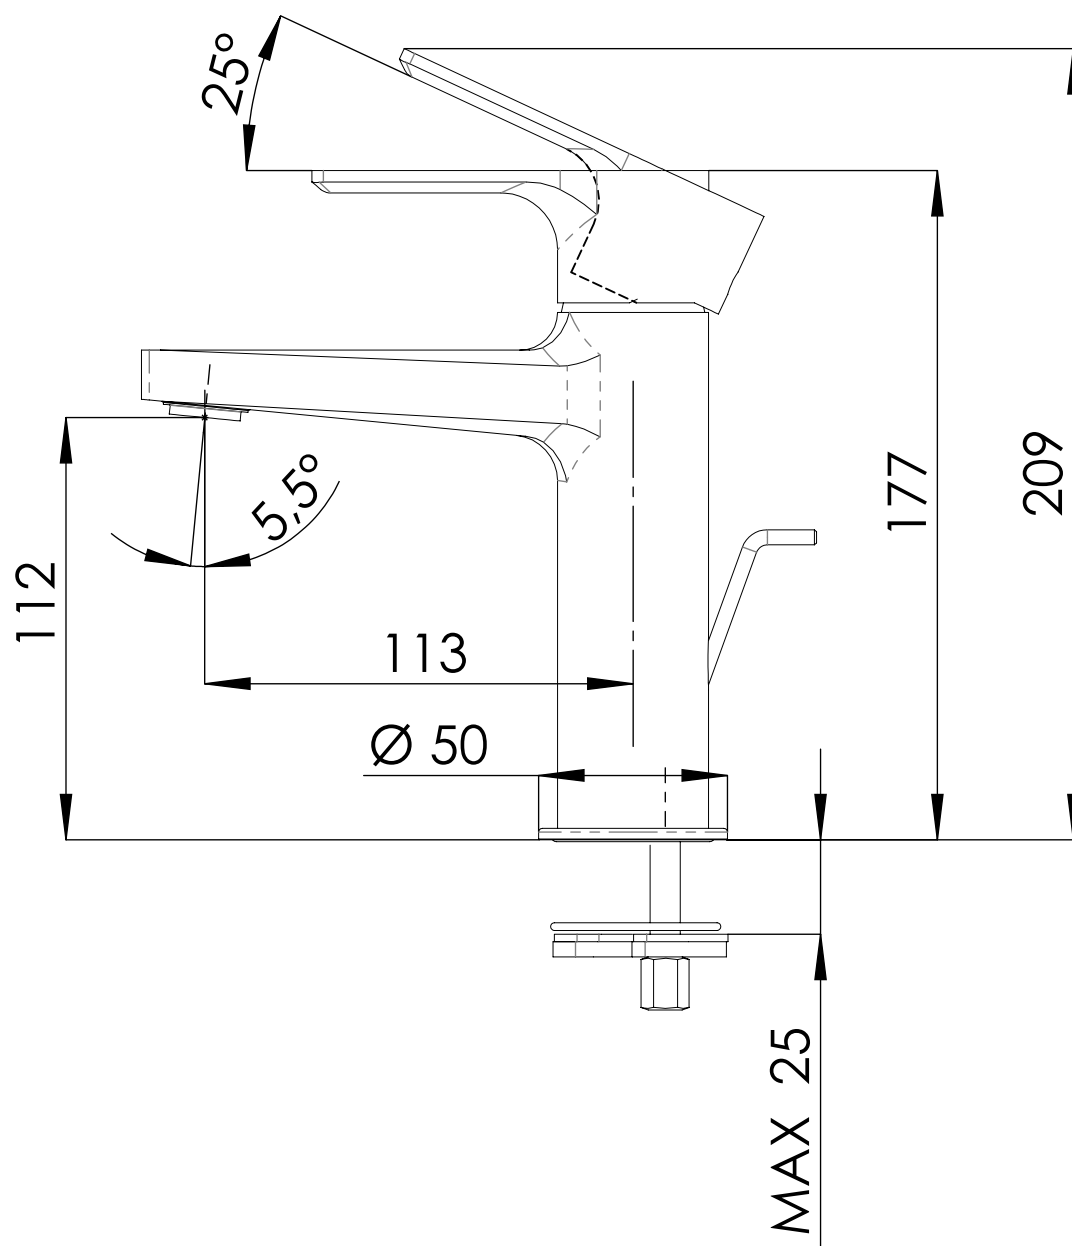

DANIEL
RUBINETTERIE

MILANO

SCHEDA TECNICA TECHNICAL FEATURES

ART. COD.

RX605

MATERIALI / MATERIALS

OTTONE CROMATO / CHROME PLATED BRASS

CROMATURA / CHROME PLATING