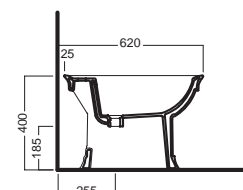

DISEGNO TECNICO TECHNICAL DESIGN