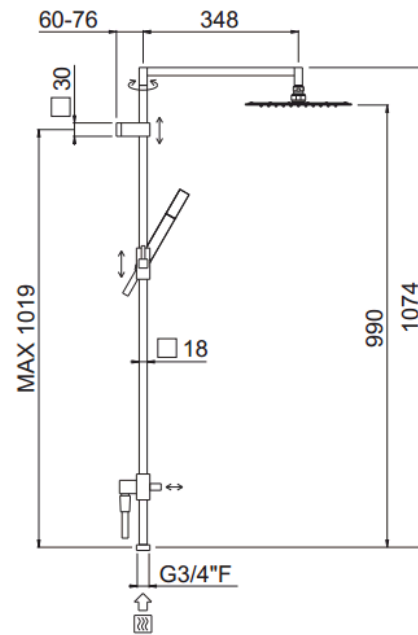

Extreme 3/4" connection

Extreme 3/4" connection, Extreme shower head
32450-CR

TECHNICAL INFORMATION

Turning square shower column with adjustable mounting with articulated shower holder, 3/4 connection, adjustable upper holder and diverter. Non-liming square shower head 190x190 in brass/stainless steel. ABS non-liming one jet square shower. PVC smooth double anti-torsion flexible hose cm 150. CHROME

Flow rate:
? Doccia o soffione?

PICTURE

SPARE PARTS

FEATURES

Rain jet

Non-liming

double anti-torsion

adjustable column

TECHNICAL DRAWING

FINISHINGS