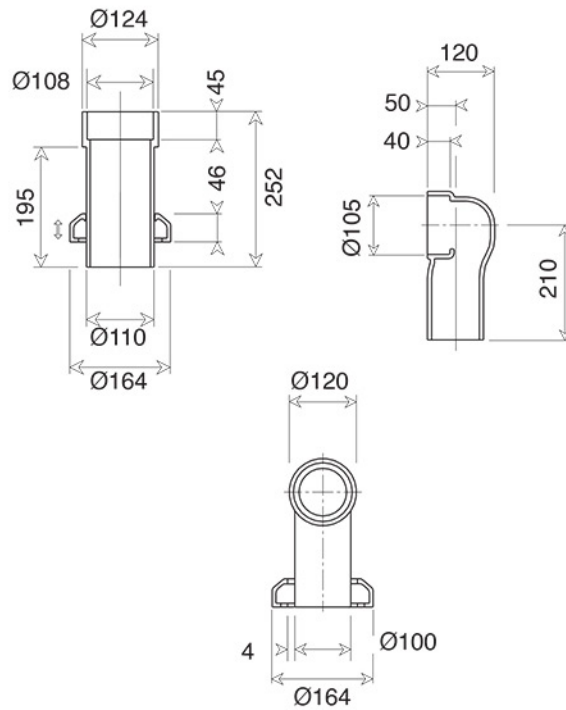

HILLINGDON Collection	
Code	Description
1504	Close coupled closet White
1506 1572	Close coupled cistern White Close coupled cistern fittings
1570-C 1571-I/N/O/OR 1571-B/ND/R	White acrylic toilet seat, soft closed Chrome Incalux, Nickel, Dark Gold, Rose Gold Bronze, Dark Nickel, Copper

Verona - Italy
tel. +39 045 8006917
fax. +39 045 8020111
gentry-home.com

HILLINGDON Collection	
Code	Description
9999	Pottery pan connector for floor trap White
9998	Pottery pan connector for wall trap White