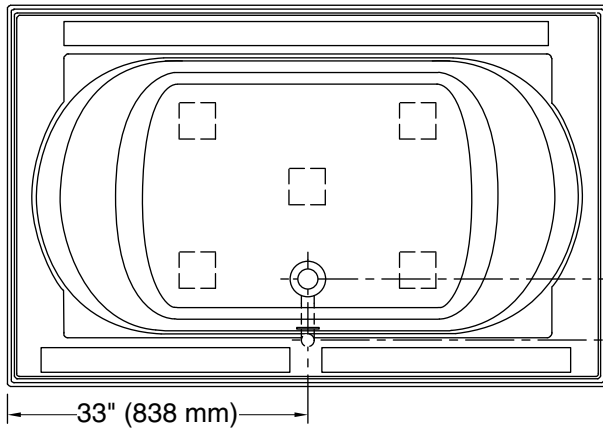

Color	Code	Description
	0	White
	96	Biscuit
	47	Almond
	NY	Dune
	G9	Sandbar

No change in measurements if connected with drain illustrated. (K-7161-AF)

 Recommended Faucet Location

Technical Information

All product dimensions are nominal.

Installation:	Drop-in
Drain location:	Center rear
Basin area, bottom:	42" x 27" (1067 mm x 686 mm)
Basin area, top:	54" x 30" (1372 mm x 762 mm)
Weight:	80 lbs (36.3 kg)
Minimum floor load:	40 lbs/ft ² (195.3 kg/m ²)
Water depth:	16" (406 mm)
Water capacity:	81 gal (306.6 L)
Cutout:	Drop-in, 64-1/2" x 40-1/2" (1638 mm x 1029 mm)
Minimum flat for door:	4-1/4" (108 mm)

Notes

Measure your actual product for rough-in details. Install this product according to the installation instructions.

The hot water supply should be 70% of the capacity of the bath or greater. Installations will vary.