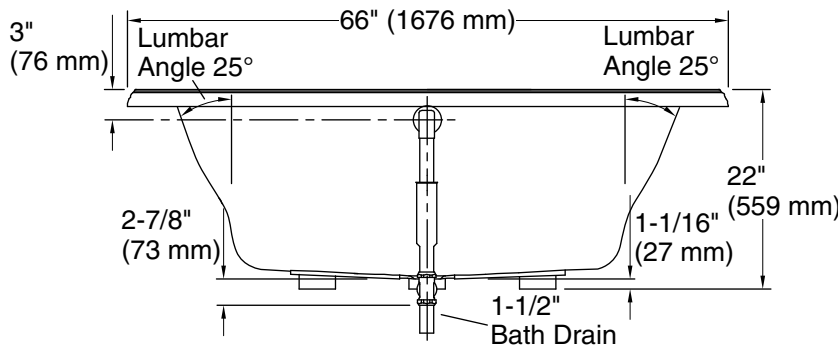

Color	Code	Description
	0	White
	96	Biscuit
	47	Almond
	NY	Dune
	G9	Sandbar

No change in measurements if connected with drain illustrated. (K-7161-AF)

 Recommended Faucet Location

Technical Information

All product dimensions are nominal.

Installation:	Drop-in
Drain location:	Center rear
Basin area, bottom:	42" x 27" (1067 mm x 686 mm)
Basin area, top:	54" x 30" (1372 mm x 762 mm)
Weight:	80 lbs (36.3 kg)
Minimum floor load:	40 lbs/ft ² (195.3 kg/m ²)
Water depth:	16" (406 mm)
Water capacity:	81 gal (306.6 L)
Cutout:	Drop-in, 64-1/2" x 40-1/2" (1638 mm x 1029 mm)
Minimum flat for door:	4-1/4" (108 mm)

Notes

Measure your actual product for rough-in details. Install this product according to the installation instructions.

The hot water supply should be 70% of the capacity of the bath or greater. Installations will vary.