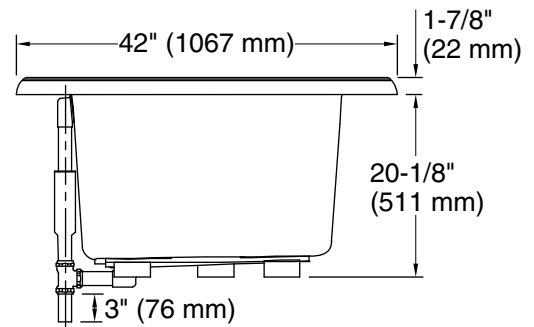

Color	Code	Description
	0	White
	96	Biscuit
	47	Almond
	NY	Dune
	G9	Sandbar

No change in measurements if connected with drain illustrated. (K-7161-AF)

 Recommended Faucet Location

Technical Information

All product dimensions are nominal.

Installation:	Drop-in
Drain location:	Center rear
Basin area, bottom:	42" x 27" (1067 mm x 686 mm)
Basin area, top:	54" x 30" (1372 mm x 762 mm)
Weight:	80 lbs (36.3 kg)
Minimum floor load:	40 lbs/ft ² (195.3 kg/m ²)
Water depth:	16" (406 mm)
Water capacity:	81 gal (306.6 L)
Cutout:	Drop-in, 64-1/2" x 40-1/2" (1638 mm x 1029 mm)
Minimum flat for door:	4-1/4" (108 mm)

Notes

Measure your actual product for rough-in details. Install this product according to the installation instructions.

The hot water supply should be 70% of the capacity of the bath or greater. Installations will vary.