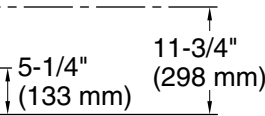

Technical Information

All product dimensions are nominal.

Installation:	Drop-in
Drain location:	Center rear
Basin area, bottom:	42" x 27" (1067 mm x 686 mm)
Basin area, top:	54" x 30" (1372 mm x 762 mm)
Weight:	80 lbs (36.3 kg)
Minimum floor load:	40 lbs/ft² (195.3 kg/m²)
Water depth:	16" (406 mm)
Water capacity:	81 gal (306.6 L)
Cutout:	Drop-in, 64-1/2" x 40-1/2" (1638 mm x 1029 mm)
Minimum flat for door:	4-1/4" (108 mm)

Notes

Measure your actual product for rough-in details. Install this product according to the installation instructions.

The hot water supply should be 70% of the capacity of the bath or greater. Installations will vary.

If installing a rim-mount faucet, make sure there is no interference above or below the deck before drilling any holes.