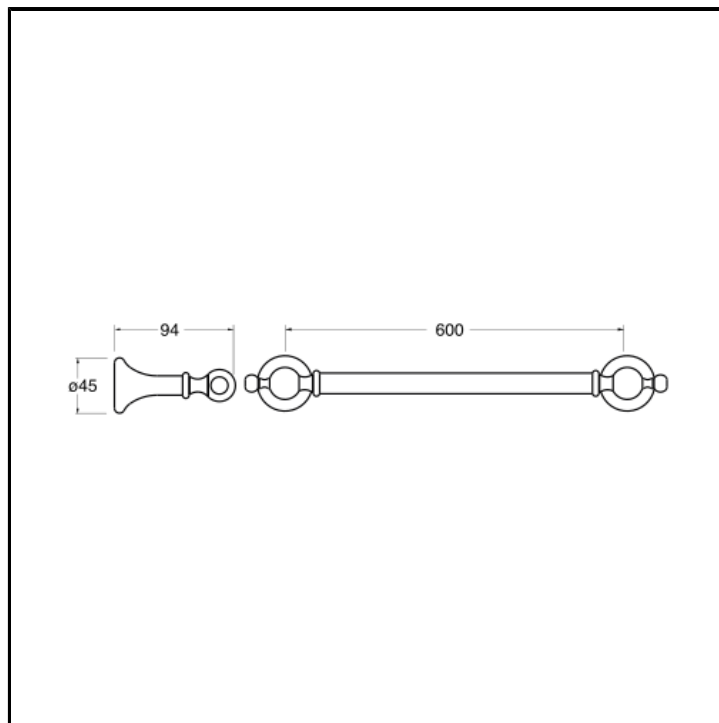

CRIAB760

60 cm centre distance tower rail

FINITURE

- White matt
- Chrome
- Brushed black chrome
- Brushed metallic
- Black matt
- Yellow gold oro
- PVD brushed rose gold
- Brushed old brass

INSTALLATION

- Wall