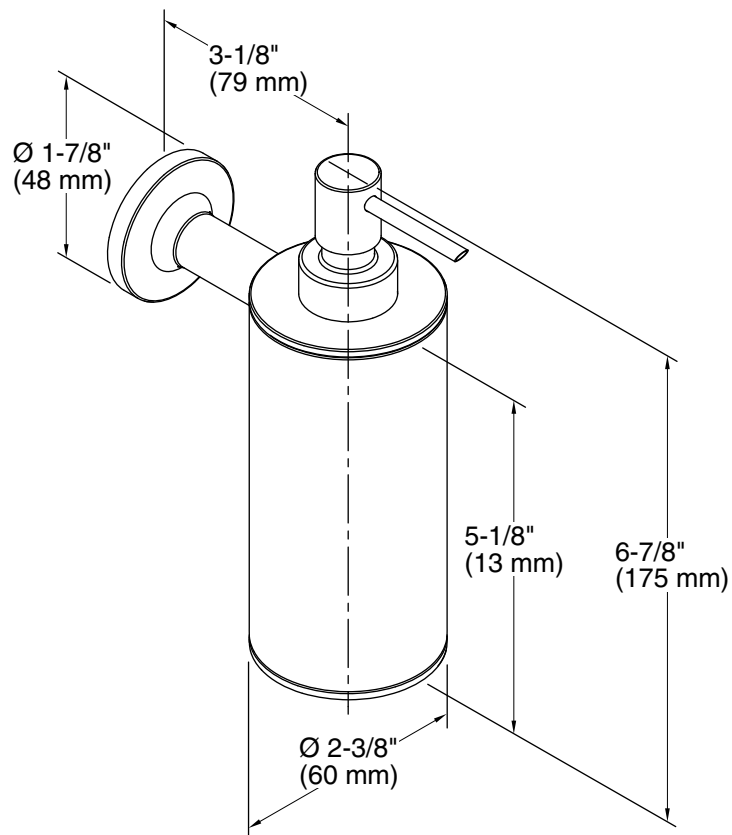

Purist®

Wall-Mount Soap/Lotion Dispenser
K-14380

Features

- Coordinates with other products in the Purist collection.

Material

- Premium metal construction for durability and reliability.
- KOHLER finishes resist corrosion and tarnishing.

Technical Information

All product dimensions are nominal.

Material: Metal

Notes

Install this product according to the installation guide.