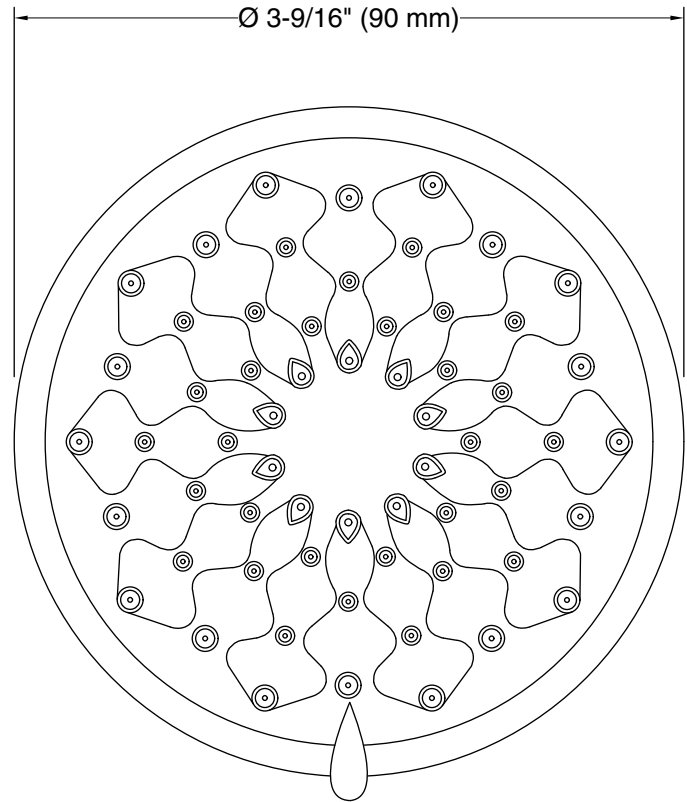

### Features

- Showerhead features transitional nature-inspired design.
- Advanced spray engine provides three alternate experiences: wide coverage, intense drenching, and targeted spray.
- Wide coverage spray produces an encompassing spray for everyday use.
- Intense drenching spray delivers a forceful spray ideal for rinsing soap from hair.
- Targeted spray is a focused stream for targeting sore muscles or use as a utility spray.
- Simple thumb tab allows for a smooth transition between sprays.
- Spray nozzles cover full area of sprayhead.
- MasterClean™ sprayface is easy-to-clean.
- 1.5 gpm (5.7 lpm) maximum flow rate.
- 1/2" NPT connection.

#### Color Code Description

 CP Polished Chrome

**Technical Information**

All product dimensions are nominal.

**Showerhead/Body Spray:**

Rated maximum flow: 1.5 gal/min (5.7 l/min)

**Notes**

Install this product according to the installation instructions.