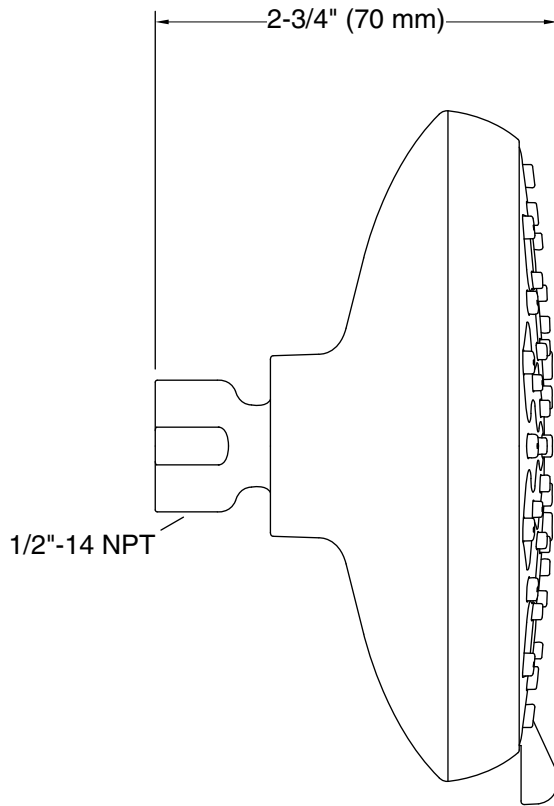

#### Color Code Description

 CP Polished Chrome

**Technical Information**

All product dimensions are nominal.

**Showerhead/Body Spray:**

Rated maximum flow: 1.5 gal/min (5.7 l/min)

**Notes**

Install this product according to the installation instructions.