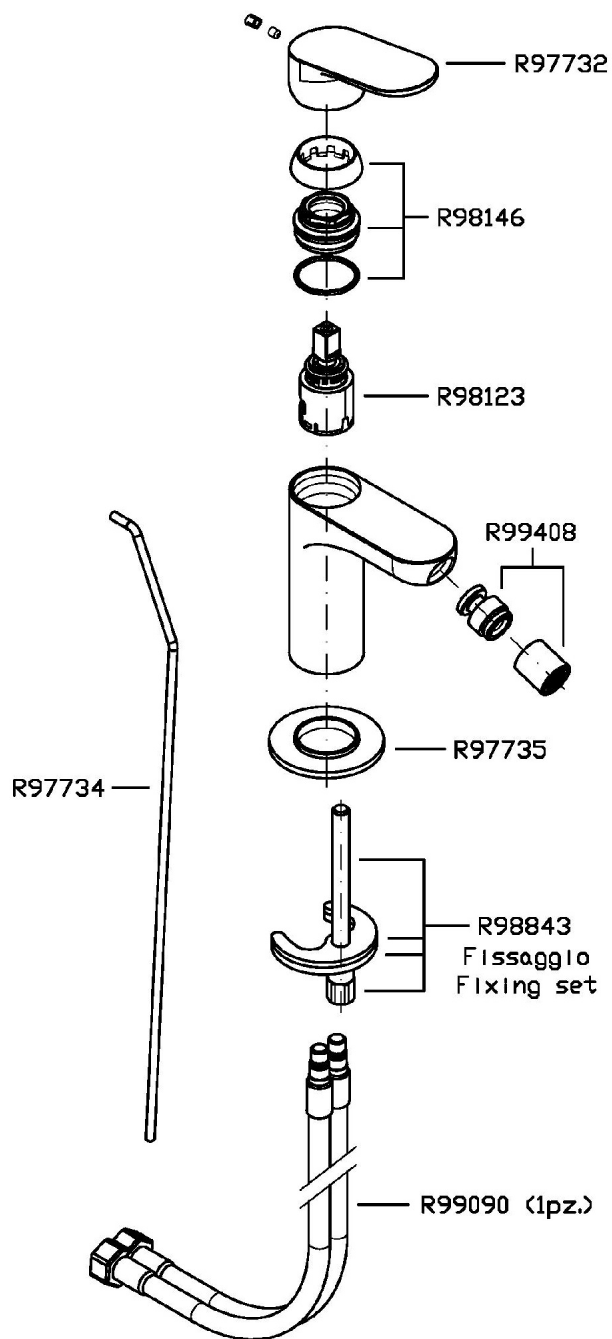

NIKKO

ZKK320

Esplosi / Exploded