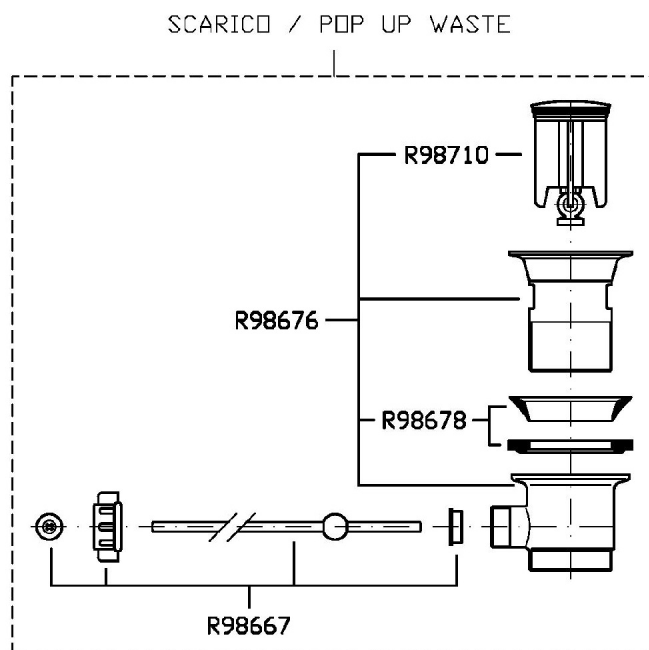

NIKKO

ZKK320

Esplosi / Exploded