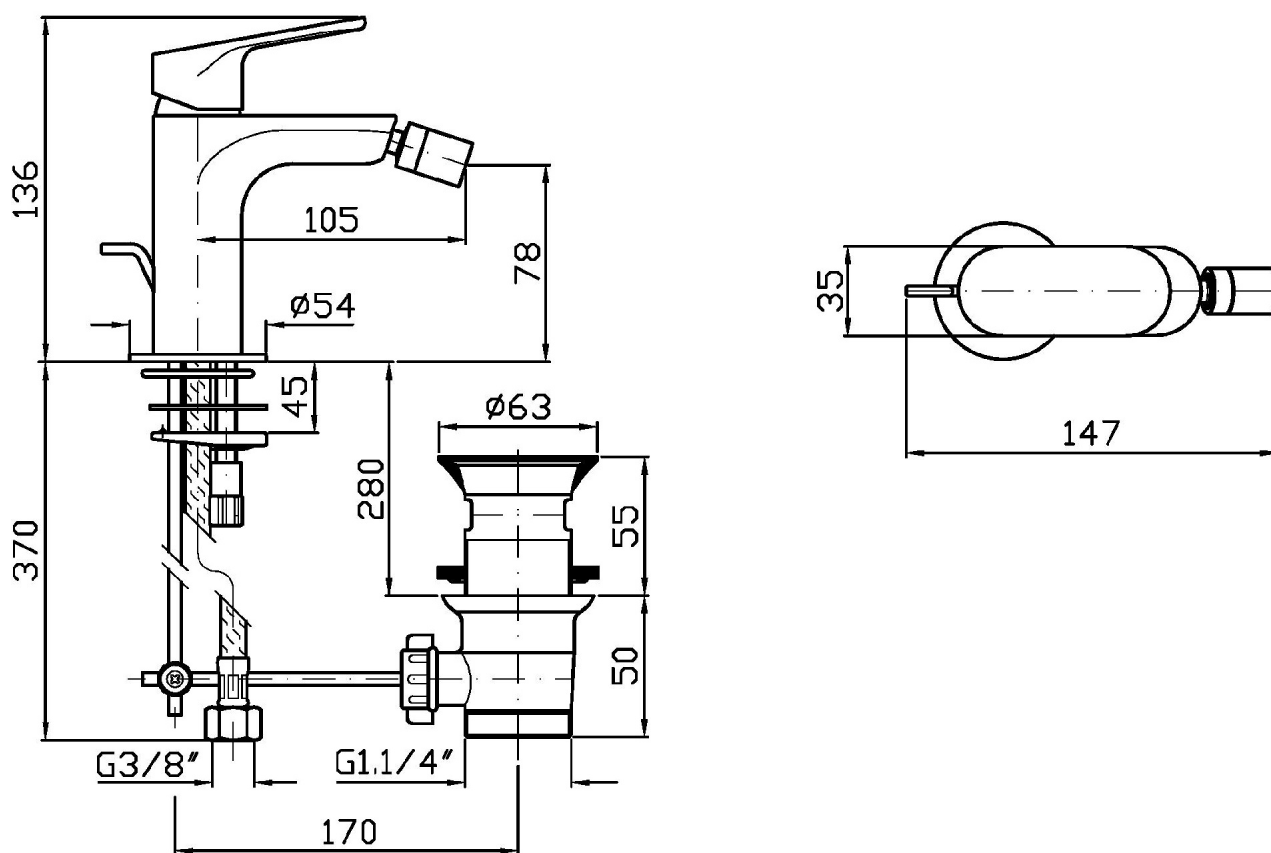

NIKKO

ZKK320

Disegno Complessivo / Overall Drawing