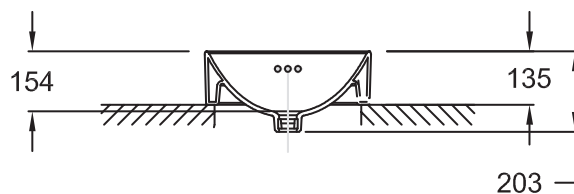

E14800

Collection: VOX

Finish*:

0 - White

7 - Gloss Black

Features

- DIMENSIONS: 42 x 42 cm
- MATERIAL: Ceramic
- TAP DRILLING: No tap hole
- ADDITIONAL INFORMATION: taps not included

- WEIGHT: 8.8 kg
- INSTALLATION TYPE: Countertop
- OVERFLOW: With overflow

Consumer benefits

- COMFORT: Large-depth basin reduces splashes
- QUICK CARE: Glazed exterior, soft cornerless slopes

Installation benefits

- EASIER INSTALLATION: Bowl depth does not exceed total basin height, reduced cutout for top (trap, overflow channel and tap fittings)

Technical drawing

Product Specification: Vessel basin Ø 42 cm. E14800. Collection: VOX. DIMENSIONS: 42 x 42 cm. WEIGHT: 8.8 kg. MATERIAL: Ceramic. INSTALLATION TYPE: Countertop. TAP DRILLING: No tap hole. OVERFLOW: With overflow. ADDITIONAL INFORMATION: taps not included.