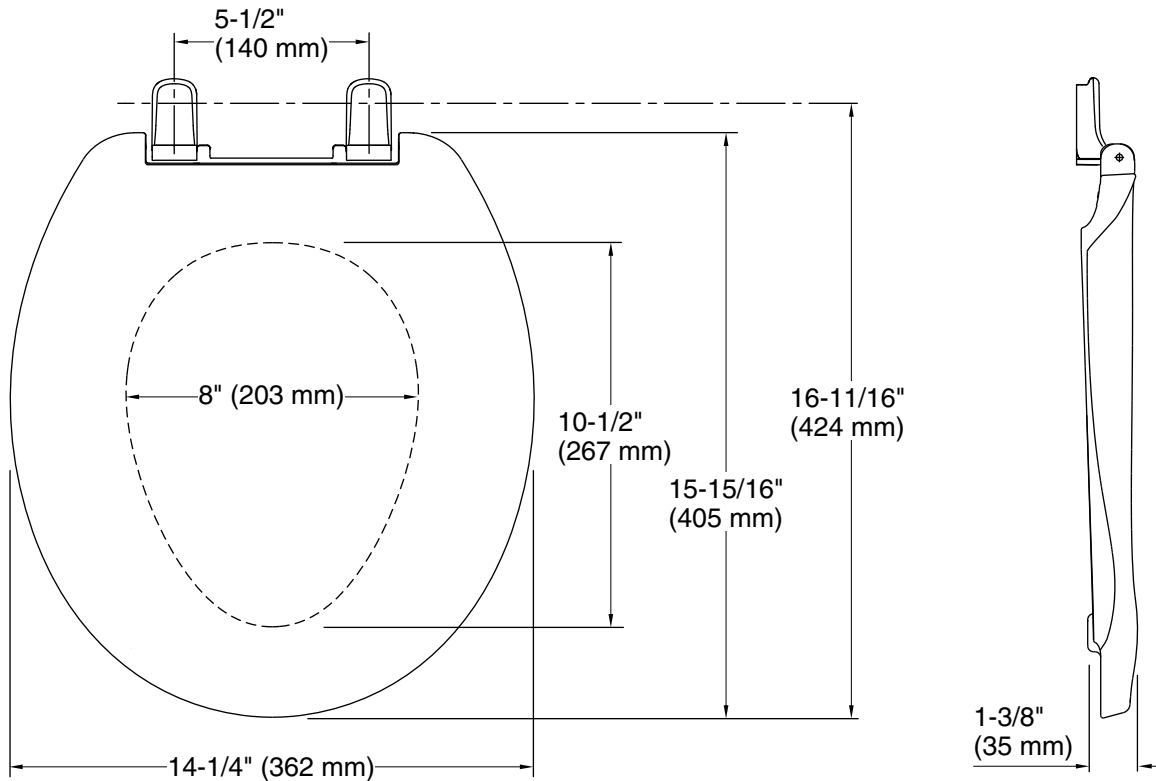

Color	Code	Description
	0	White
	96	Biscuit
	47	Almond
	55	Innocent Blush™
	95	Ice™ Grey
	33	Mexican Sand™
	7	Black Black™

Technical Information

All product dimensions are nominal.

Seat shape type: Round-front

Seat front type: Closed-front

Seat-mounting holes: 5-1/2" (140 mm)

Notes

Install this product according to the installation guide.