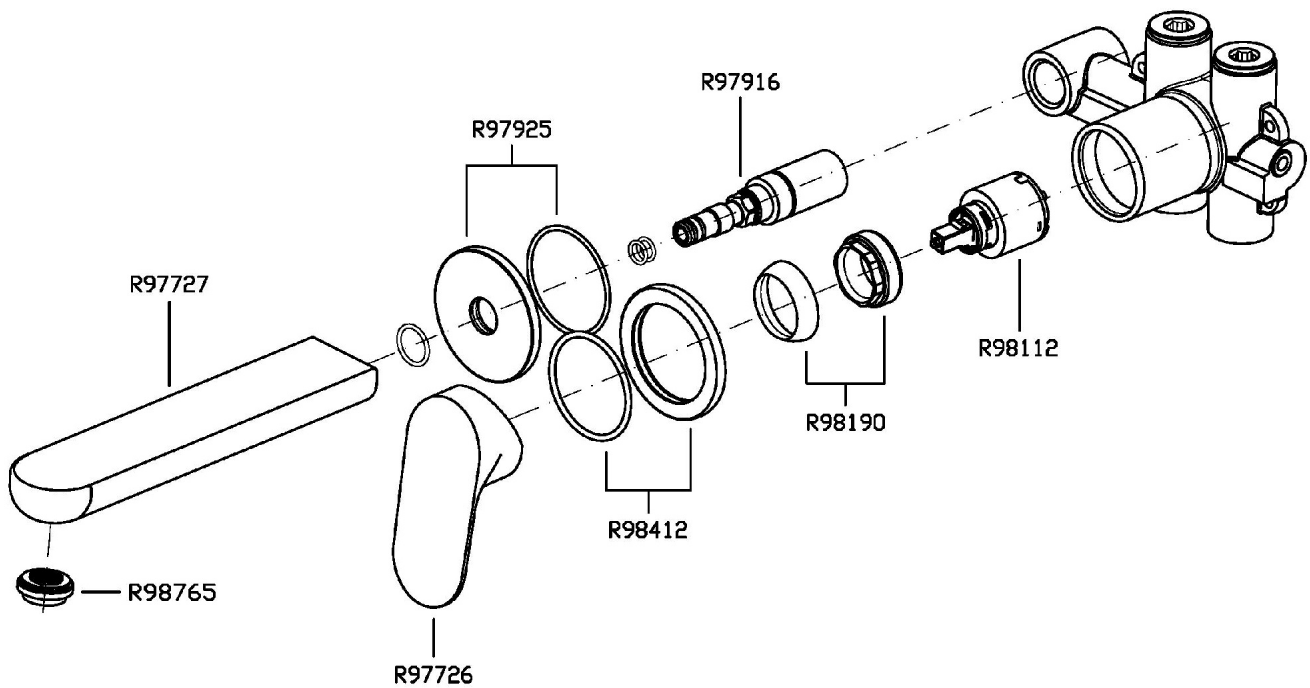

2 hole built-in single lever basin mixer with aerator. Spout projection 170 mm.

R99499

Parte incasso. / Built-in part.

R99815

Parte incasso. / Built-in part.

Finiture / Finishes

Cromo / Chrome

NIKKO

ZKK673

Disegno Complessivo / Overall Drawing

NIKKO

ZKK673

Esplosi / Exploded

NIKKO

ZKK673 Portate / Flowrates (lt/min)

PRESSIONE PRESSURE	1 BAR	2 BAR	3 BAR	4 BAR	5 BAR
LAVABO BASIN	4,5	5	5	4,9	4,8
P1					
P2					
P3					
P4					
P5					

NIKKO

ZKK673 Pesì e Misure / Weights and Sizes

Peso (Kg) Weight (lb)	1,14 (Kg)	2,51 (lb)
Volume test (dc3) - (in3)	3,32 (dc3)	202,60 (in3)
h (mm) - (in)	93,00 (mm)	3,66 (in)
L1 (mm) - (in)	162,00 (mm)	6,38 (in)
L2 (mm) - (in)	220,00 (mm)	8,66 (in)