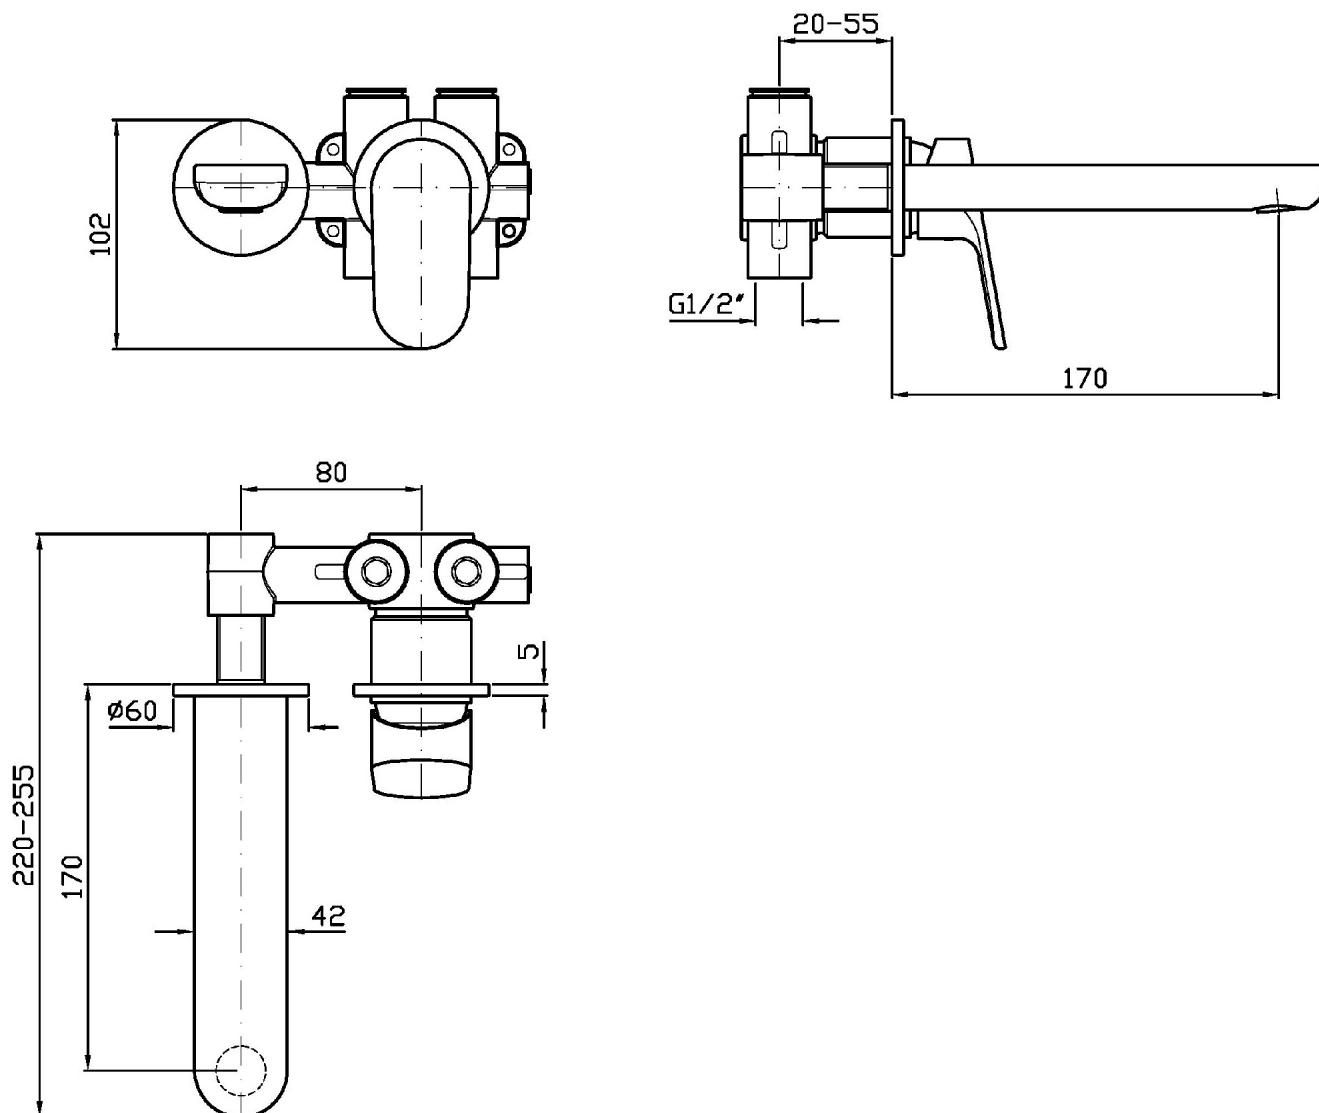

2 hole built-in single lever basin mixer with aerator. Spout projection 170 mm.

R99499

Parte incasso. / Built-in part.

R99815

Parte incasso. / Built-in part.

Finiture / Finishes

Cromo / Chrome

NIKKO

ZKK673

Disegno Complessivo / Overall Drawing

NIKKO

ZKK673

Esplosi / Exploded

NIKKO

ZKK673 Portate / Flowrates (lt/min)

PRESSIONE PRESSURE	1 BAR	2 BAR	3 BAR	4 BAR	5 BAR
LAVABO BASIN	4,5	5	5	4,9	4,8
P1					
P2					
P3					
P4					
P5					

NIKKO

ZKK673 Pesì e Misure / Weights and Sizes

Peso (Kg) Weight (lb)	1,14 (Kg)	2,51 (lb)
Volume test (dc3) - (in3)	3,32 (dc3)	202,60 (in3)
h (mm) - (in)	93,00 (mm)	3,66 (in)
L1 (mm) - (in)	162,00 (mm)	6,38 (in)
L2 (mm) - (in)	220,00 (mm)	8,66 (in)