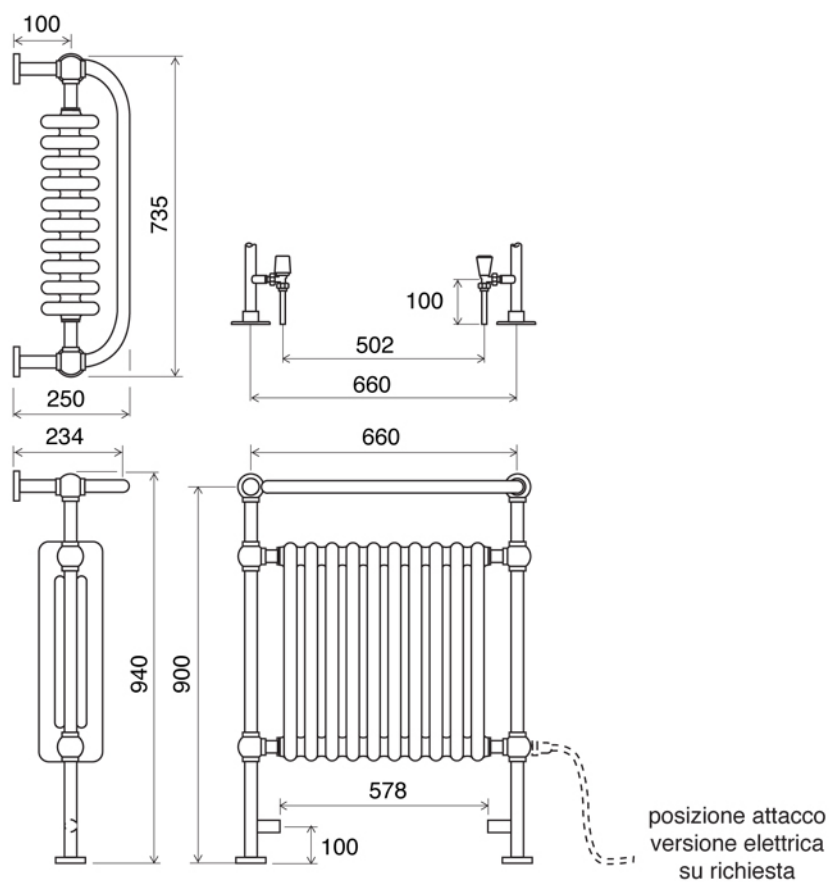

TOWELWARMER Collection	
Code	Description
9084-C 9085-I/N/O/OR 9085-B/ND/R	<p>London 1 towel warmer 940x675 mm (985 W - 848 Kcal/h t 50°)</p> <p>Chrome Incalux, Nickel, Dark Gold, Rose Gold Bronze, Dark Nickel, Copper</p>

Verona - Italy
 tel. +39 045 8006917
 fax. +39 045 8020111
 gentry-home.com

TOWELWARMER Collection	
Code	Description
9127-C 9128-I/N/O/OR 9128-B/ND/R	Valves (pair) Chrome Incalux, Nickel, Dark Gold, Rose Gold Bronze, Dark Nickel, Copper Fittings available 12/14/16 copper 12/14/16 covered
9126	Electrical element complete with thermostatic control