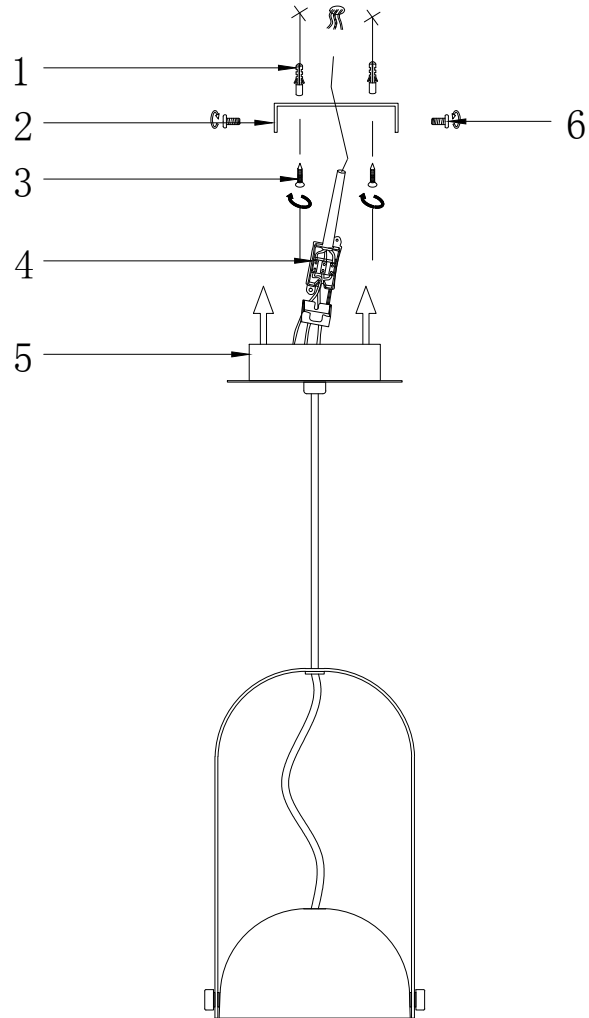

# Instruction

MOD047PL-L5W3K

MAX 6W  
210 Lumen

Model: MOD047PL-L5W3K  
Collection: Technical  
Series: Hygge

Pendant Lamps