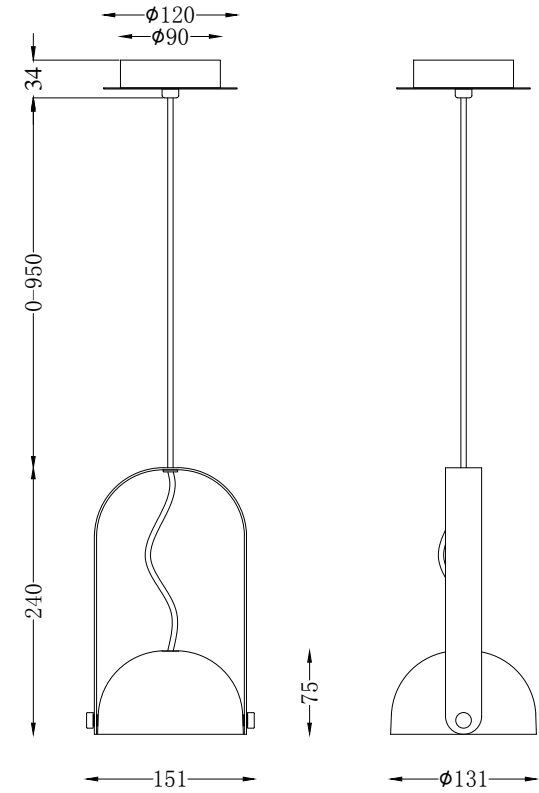

# Instruction

MOD047PL-L5W3K

MAX 6W  
210 Lumen

Model: MOD047PL-L5W3K  
Collection: Technical  
Series: Hygge

Pendant Lamps