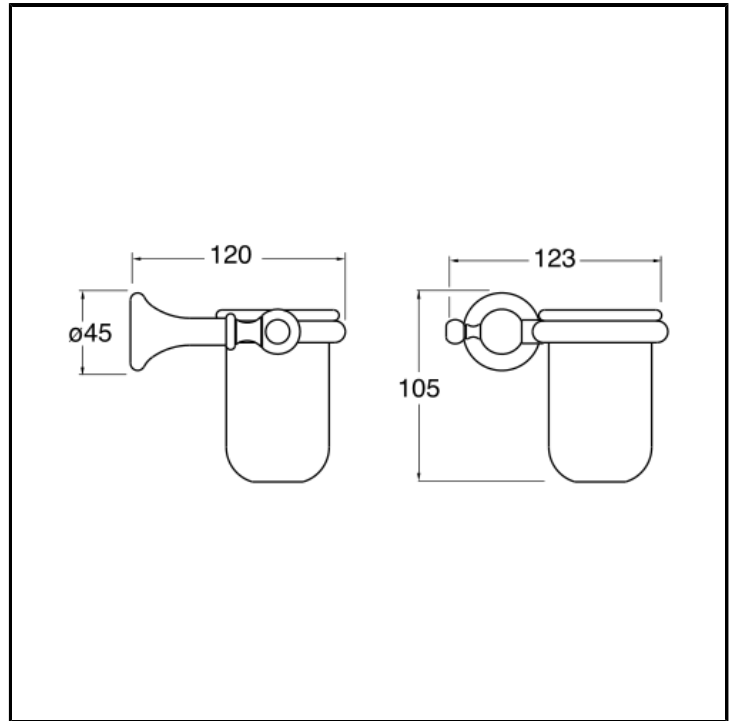

CRIAB706

Wall mounted ceramic tumbler holder

FINITURE

- White matt
- Chrome
- Brushed black chrome
- Brushed metallic
- Black matt
- Yellow gold oro
- PVD brushed rose gold
- Brushed old brass

INSTALLATION