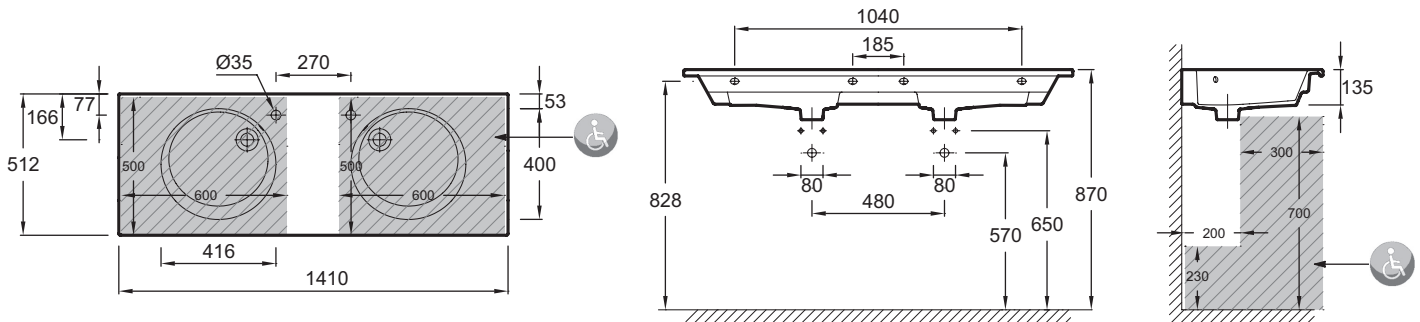

**EXAS112**

**Collection:** ODÉON RIVE GAUCHE

**Finish\*:**

00 - White

**Main features:**

**Features**

- **DIMENSIONS:** 141 x 51.20 cm
- **MATERIAL:** Ceramic
- **TAP DRILLING:** 1 tap hole
- **OVERFLOW:** With
- **WEIGHT:** 37 kg
- **INSTALLATION TYPE:** Self-supporting
- **GROUND/UNGROUND:** Without ground underside
- **RECOMMENDED TAPS:** Odéon Rive Gauche (several finish options)

**Technical drawing**

Product Specification: Vanity top 140 cm. EXAS112. Collection: ODÉON RIVE GAUCHE. DIMENSIONS: 141 x 51.20 cm. WEIGHT: 37 kg. MATERIAL: Ceramic. INSTALLATION TYPE: Self-supporting. TAP DRILLING: 1 tap hole. GROUND/UNGROUND: Without ground underside. OVERFLOW: With. RECOMMENDED TAPS: Odéon Rive Gauche (several finish options).