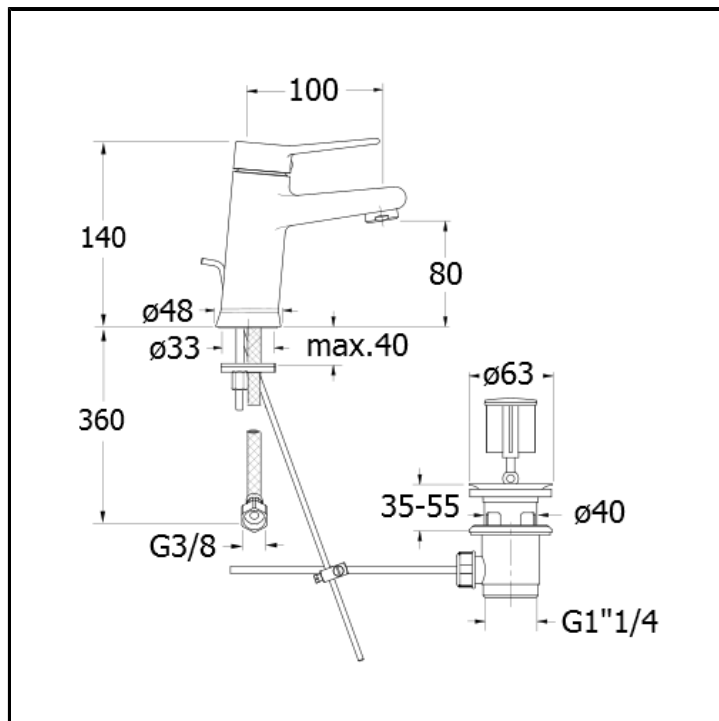

Basin mixer REGULAR with 1"1/4 pop up waste

FINITURE

 Chrome

FEATURES (MODEL NAME SIDE)

- Regular

FEATURES FROM TECHNOLOGIES

-

COMMAND