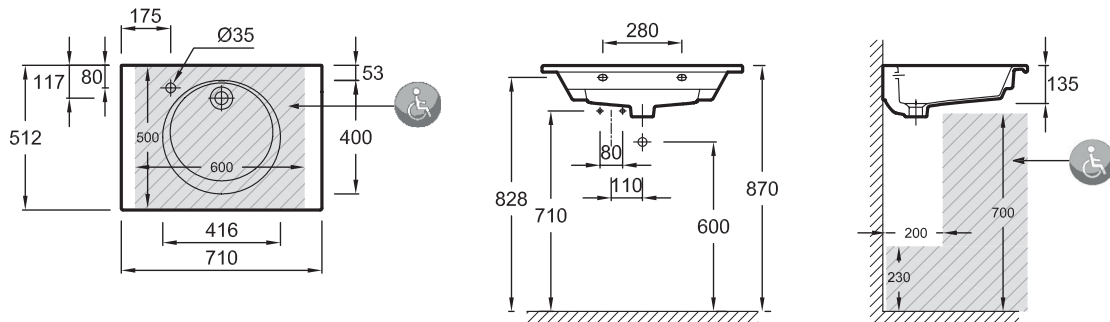

EXAX112

Collection: ODÉON RIVE GAUCHE

Finish*:

00 - White

Main features:

Features

- **DIMENSIONS:** 71 x 51.20 cm
- **MATERIAL:** Ceramic
- **TAP DRILLING:** 1 tap hole
- **RECOMMENDED BRASSWARE:** Odéon Rive Gauche (several finish options)

- **WEIGHT:** 21.6 kg
- **INSTALLATION TYPE:** Self-supporting
- **OVERFLOW:** With

Consumer benefits

- **COMFORT:** Large-depth basin reduces splashes
- **DESIGN:** Rounded, delicate edges
- **EASIER CLEANING:** Soft corners for fast, easy cleaning

Installation benefits

- **EASIER INSTALLATION:** Stable fireclay ensures easier installation and seal

Technical drawing

Product Specification: Vanity top 70 cm. EXAX112. Collection: ODÉON RIVE GAUCHE. DIMENSIONS: 71 x 51.20 cm. WEIGHT: 21.6 kg. MATERIAL: Ceramic. INSTALLATION TYPE: Self-supporting. TAP DRILLING: 1 tap hole. OVERFLOW: With. RECOMMENDED BRASSWARE: Odéon Rive Gauche (several finish options).